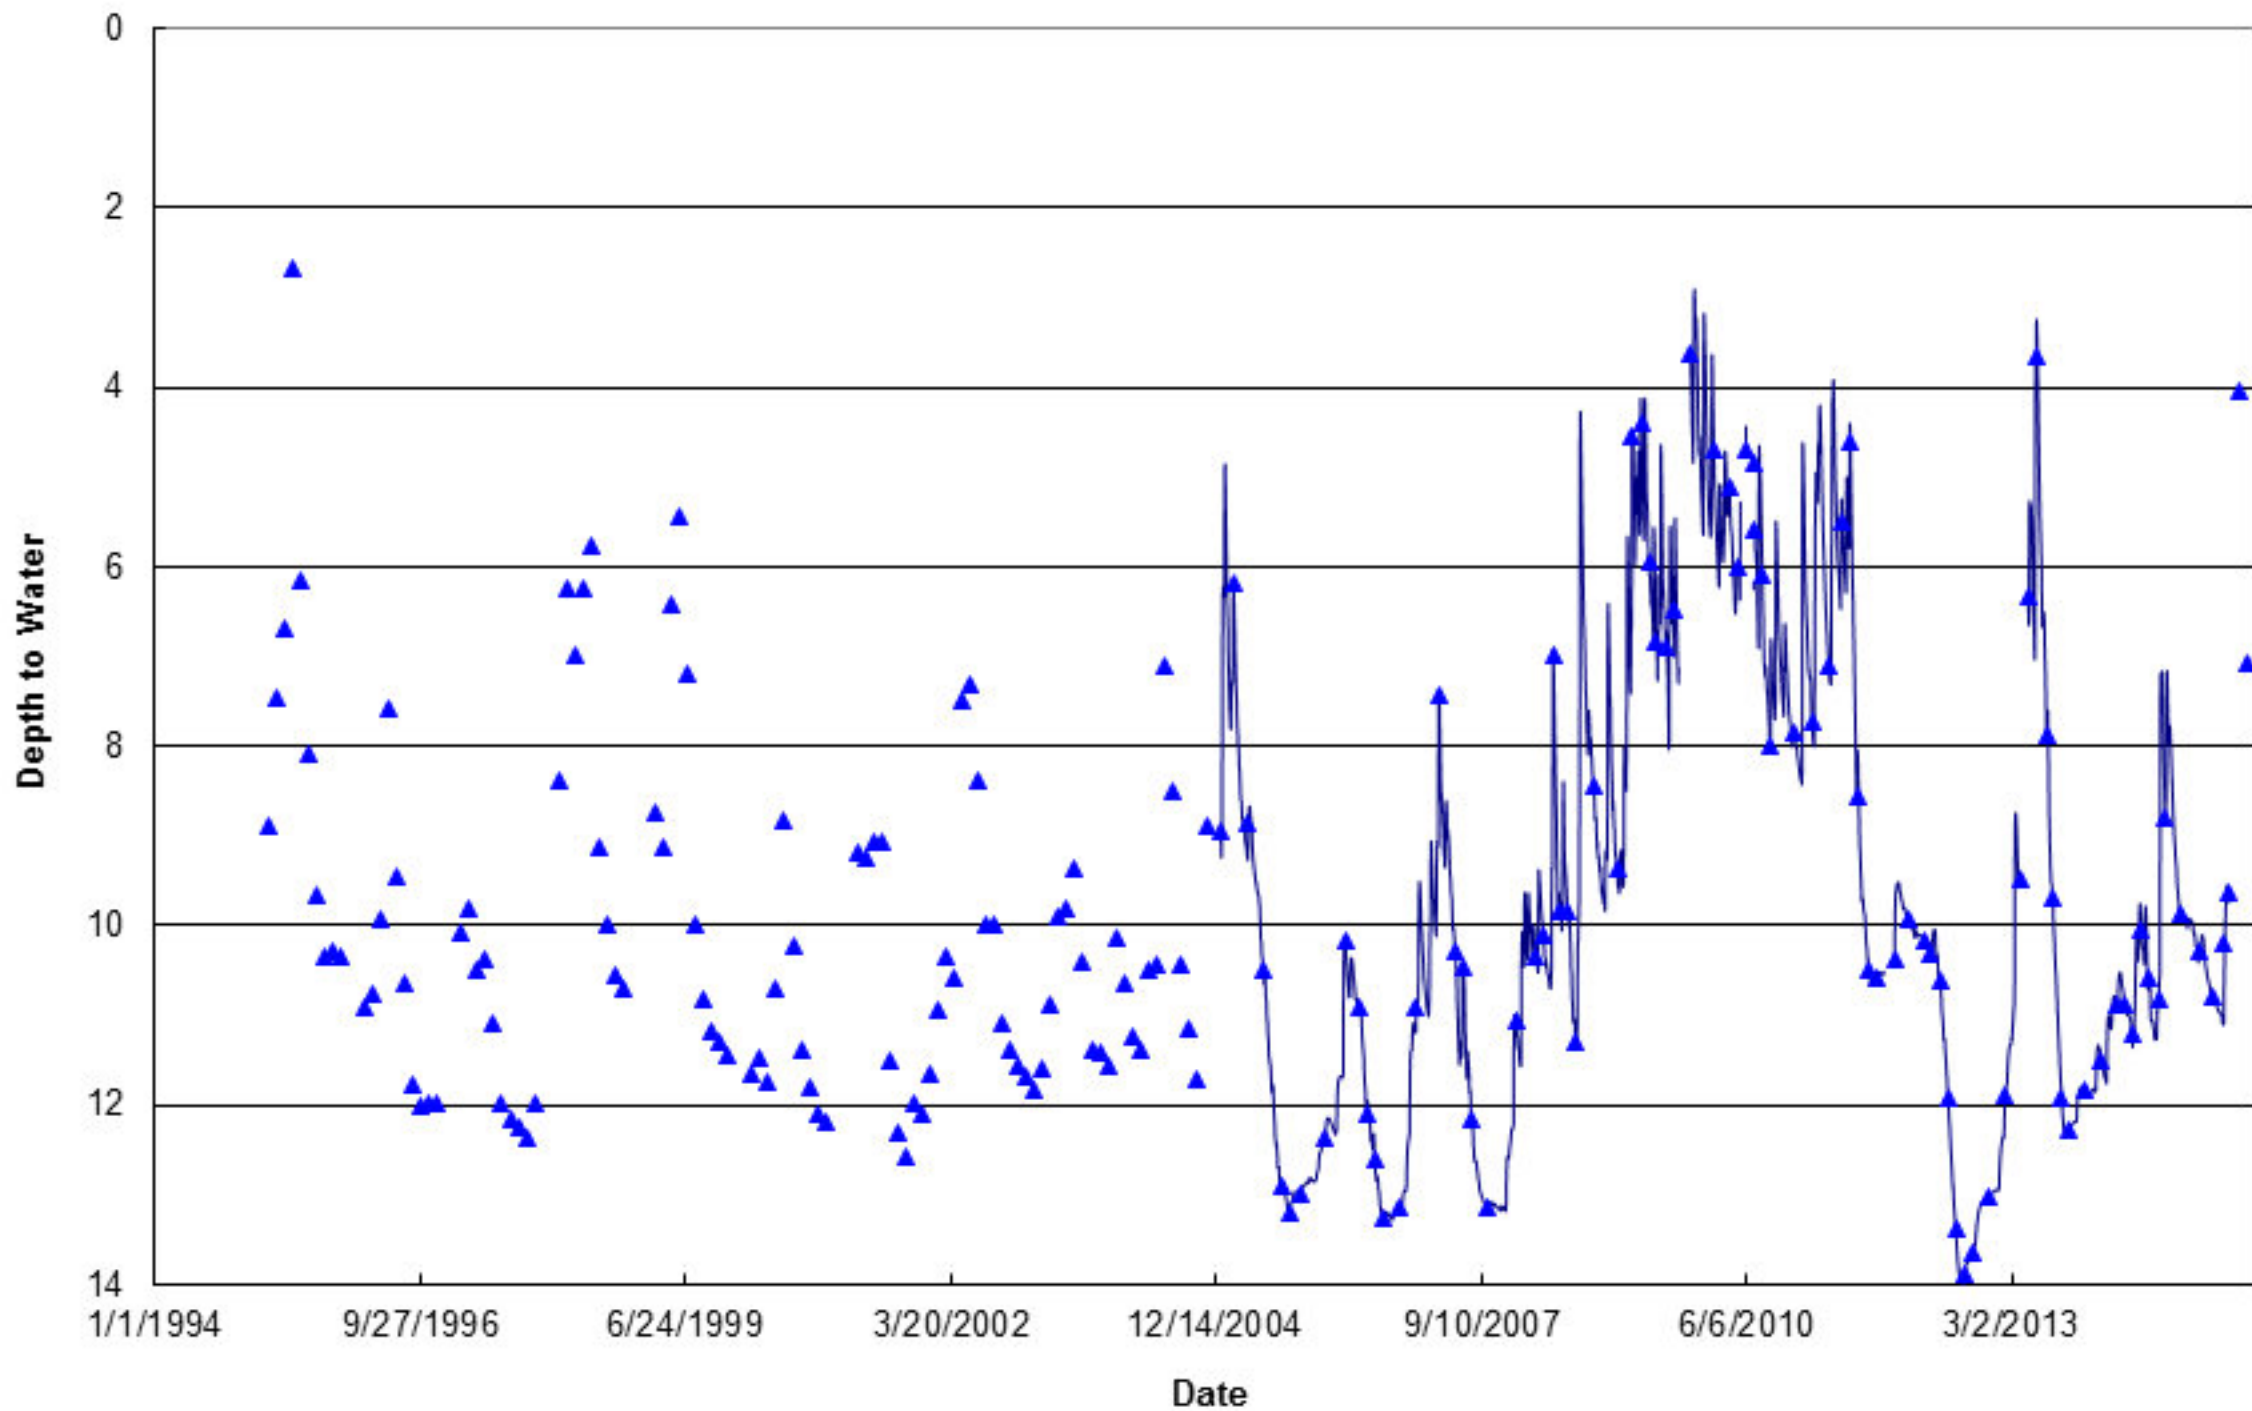

Depth to Water at Easton (MTOW-02)

Depth to Water at Green Valley (MTOW-08)

Depth to Water at Hahn Farm (MTOW-12)

Depth to Water at Mason City (MTOW-11)

Depth to Water at 136 Rest Area (MTOW-07)

Depth to Water at San Jose (MTOW-10)

Depth to Water at Sand Ridge (MTOW-04)

Snicarte #2

Depth to Water at Talbott Tree Farm (MTOW-13)

Depth to Water at Tree Nursery (MTOW-06)

Depth to Water at Mason County Wildlife Refuge (MTOW-03)