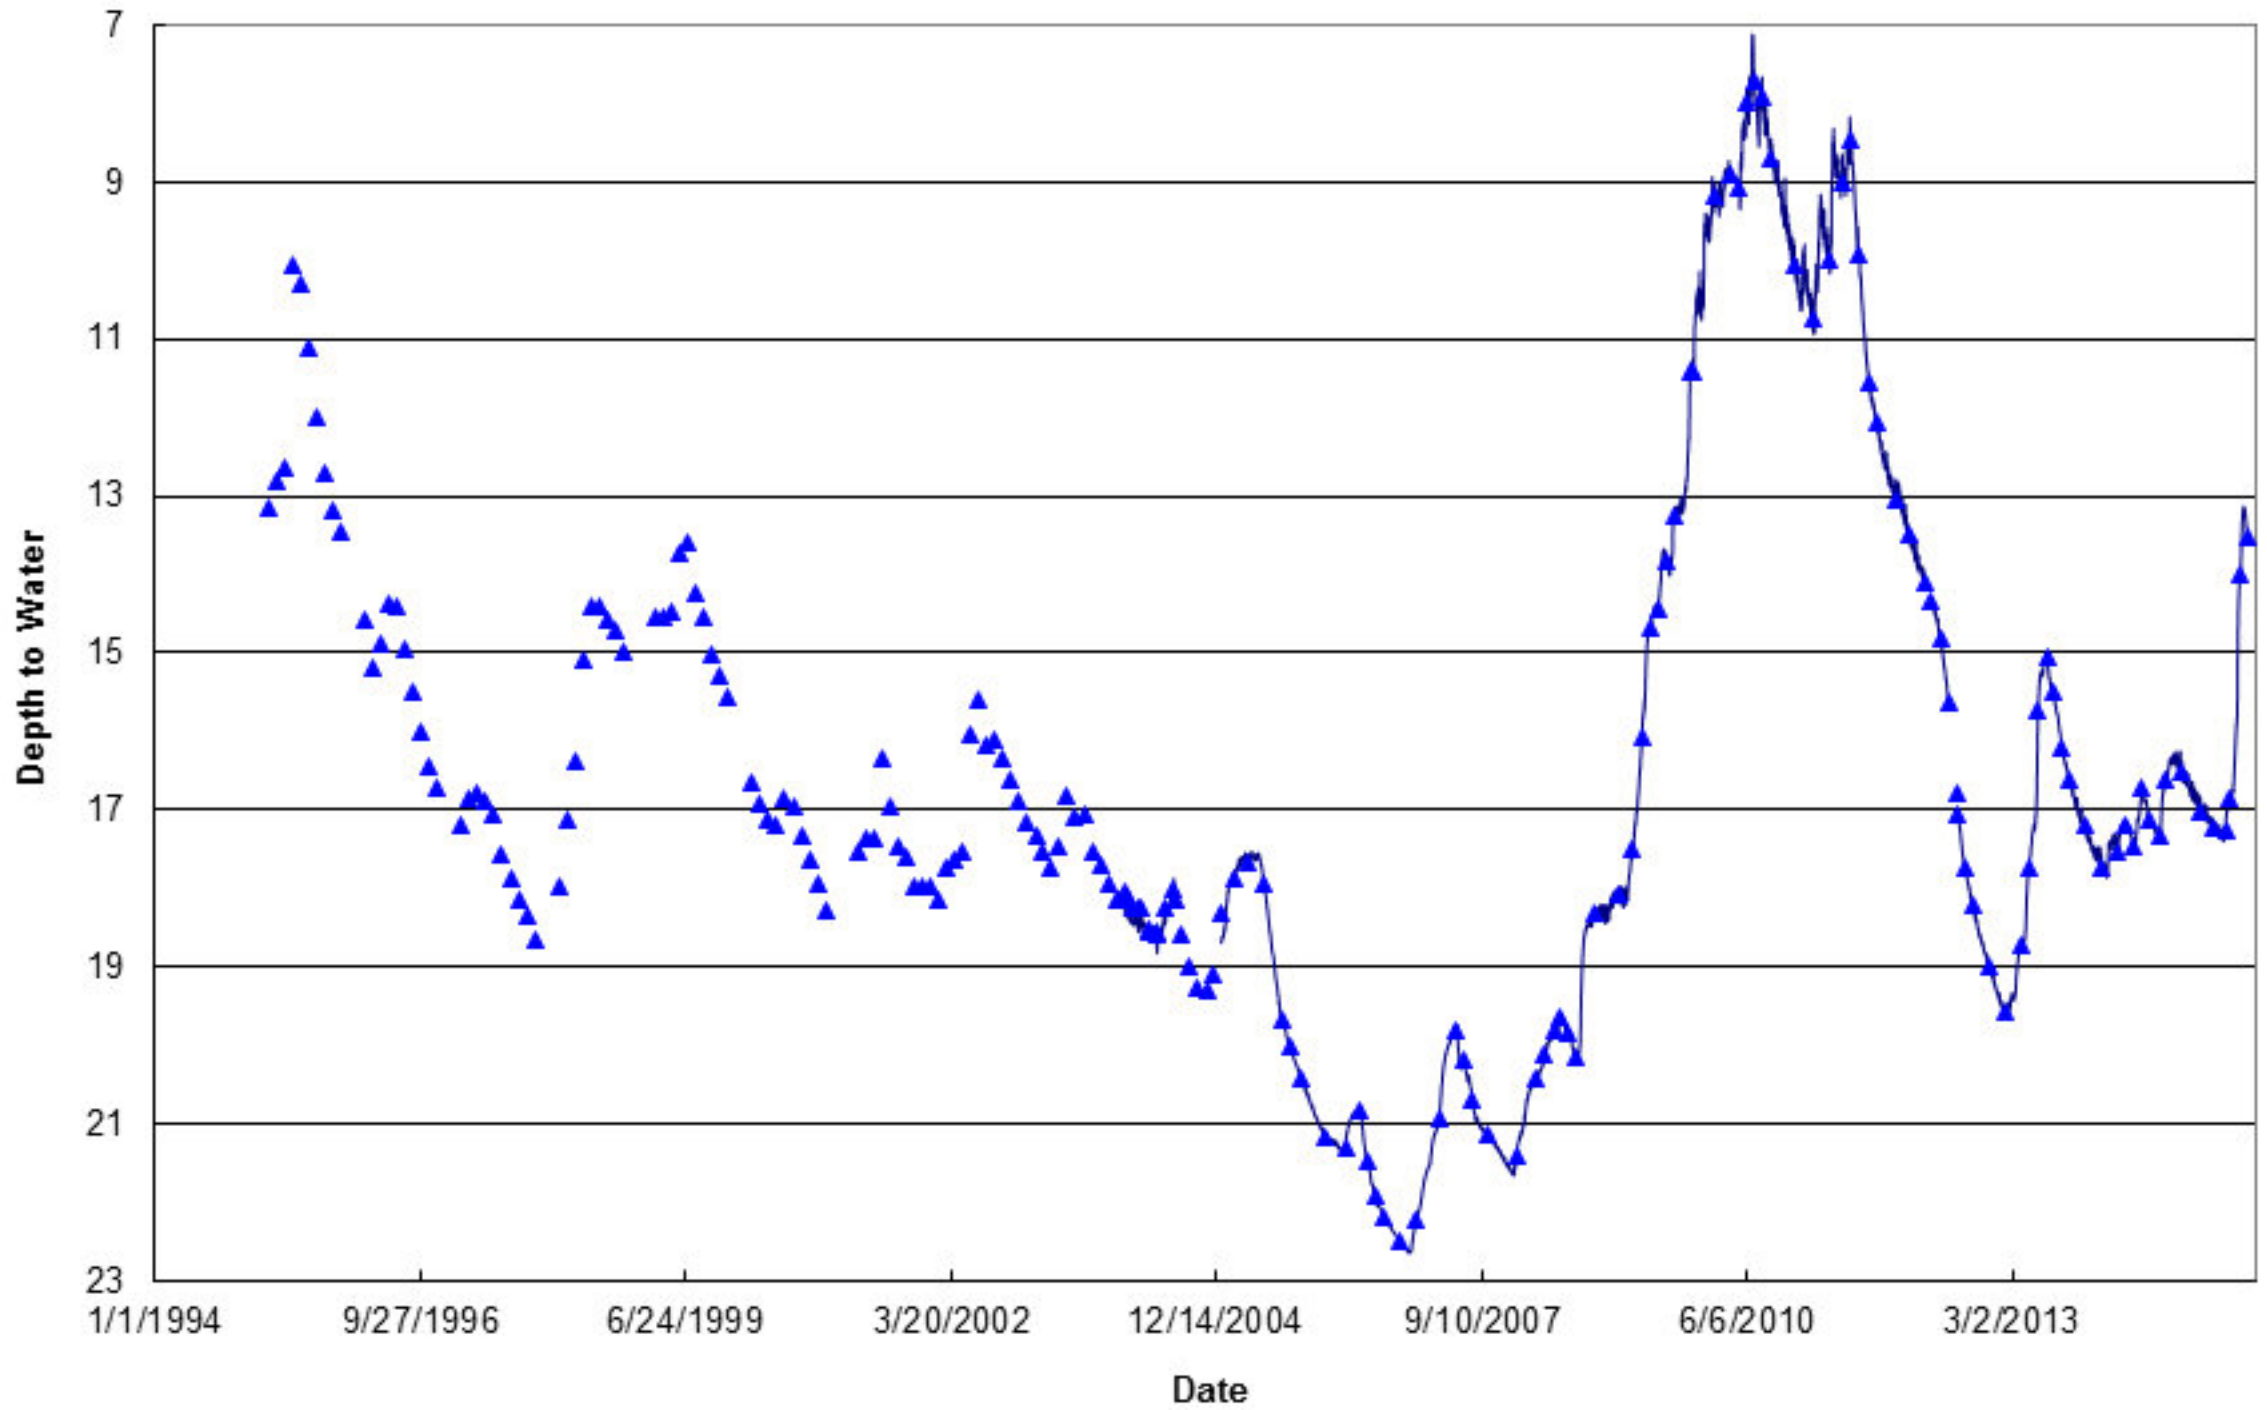

Depth to Water at Easton (MTOW-02)

Depth to Water at Green Valley (MTOW-08)

Depth to Water at Hahn Farm (MTOW-12)

Depth to Water at Mason City (MTOW-11)

Depth to Water at 136 Rest Area (MTOW-07)

Depth to Water at San Jose (MTOW-10)

Depth to Water at Sand Ridge (MTOW-04)

Snicarte #2

Depth to Water at Talbott Tree Farm (MTOW-13)

Depth to Water at Tree Nursery (MTOW-06)

Depth to Water at Mason County Wildlife Refuge (MTOW-03)