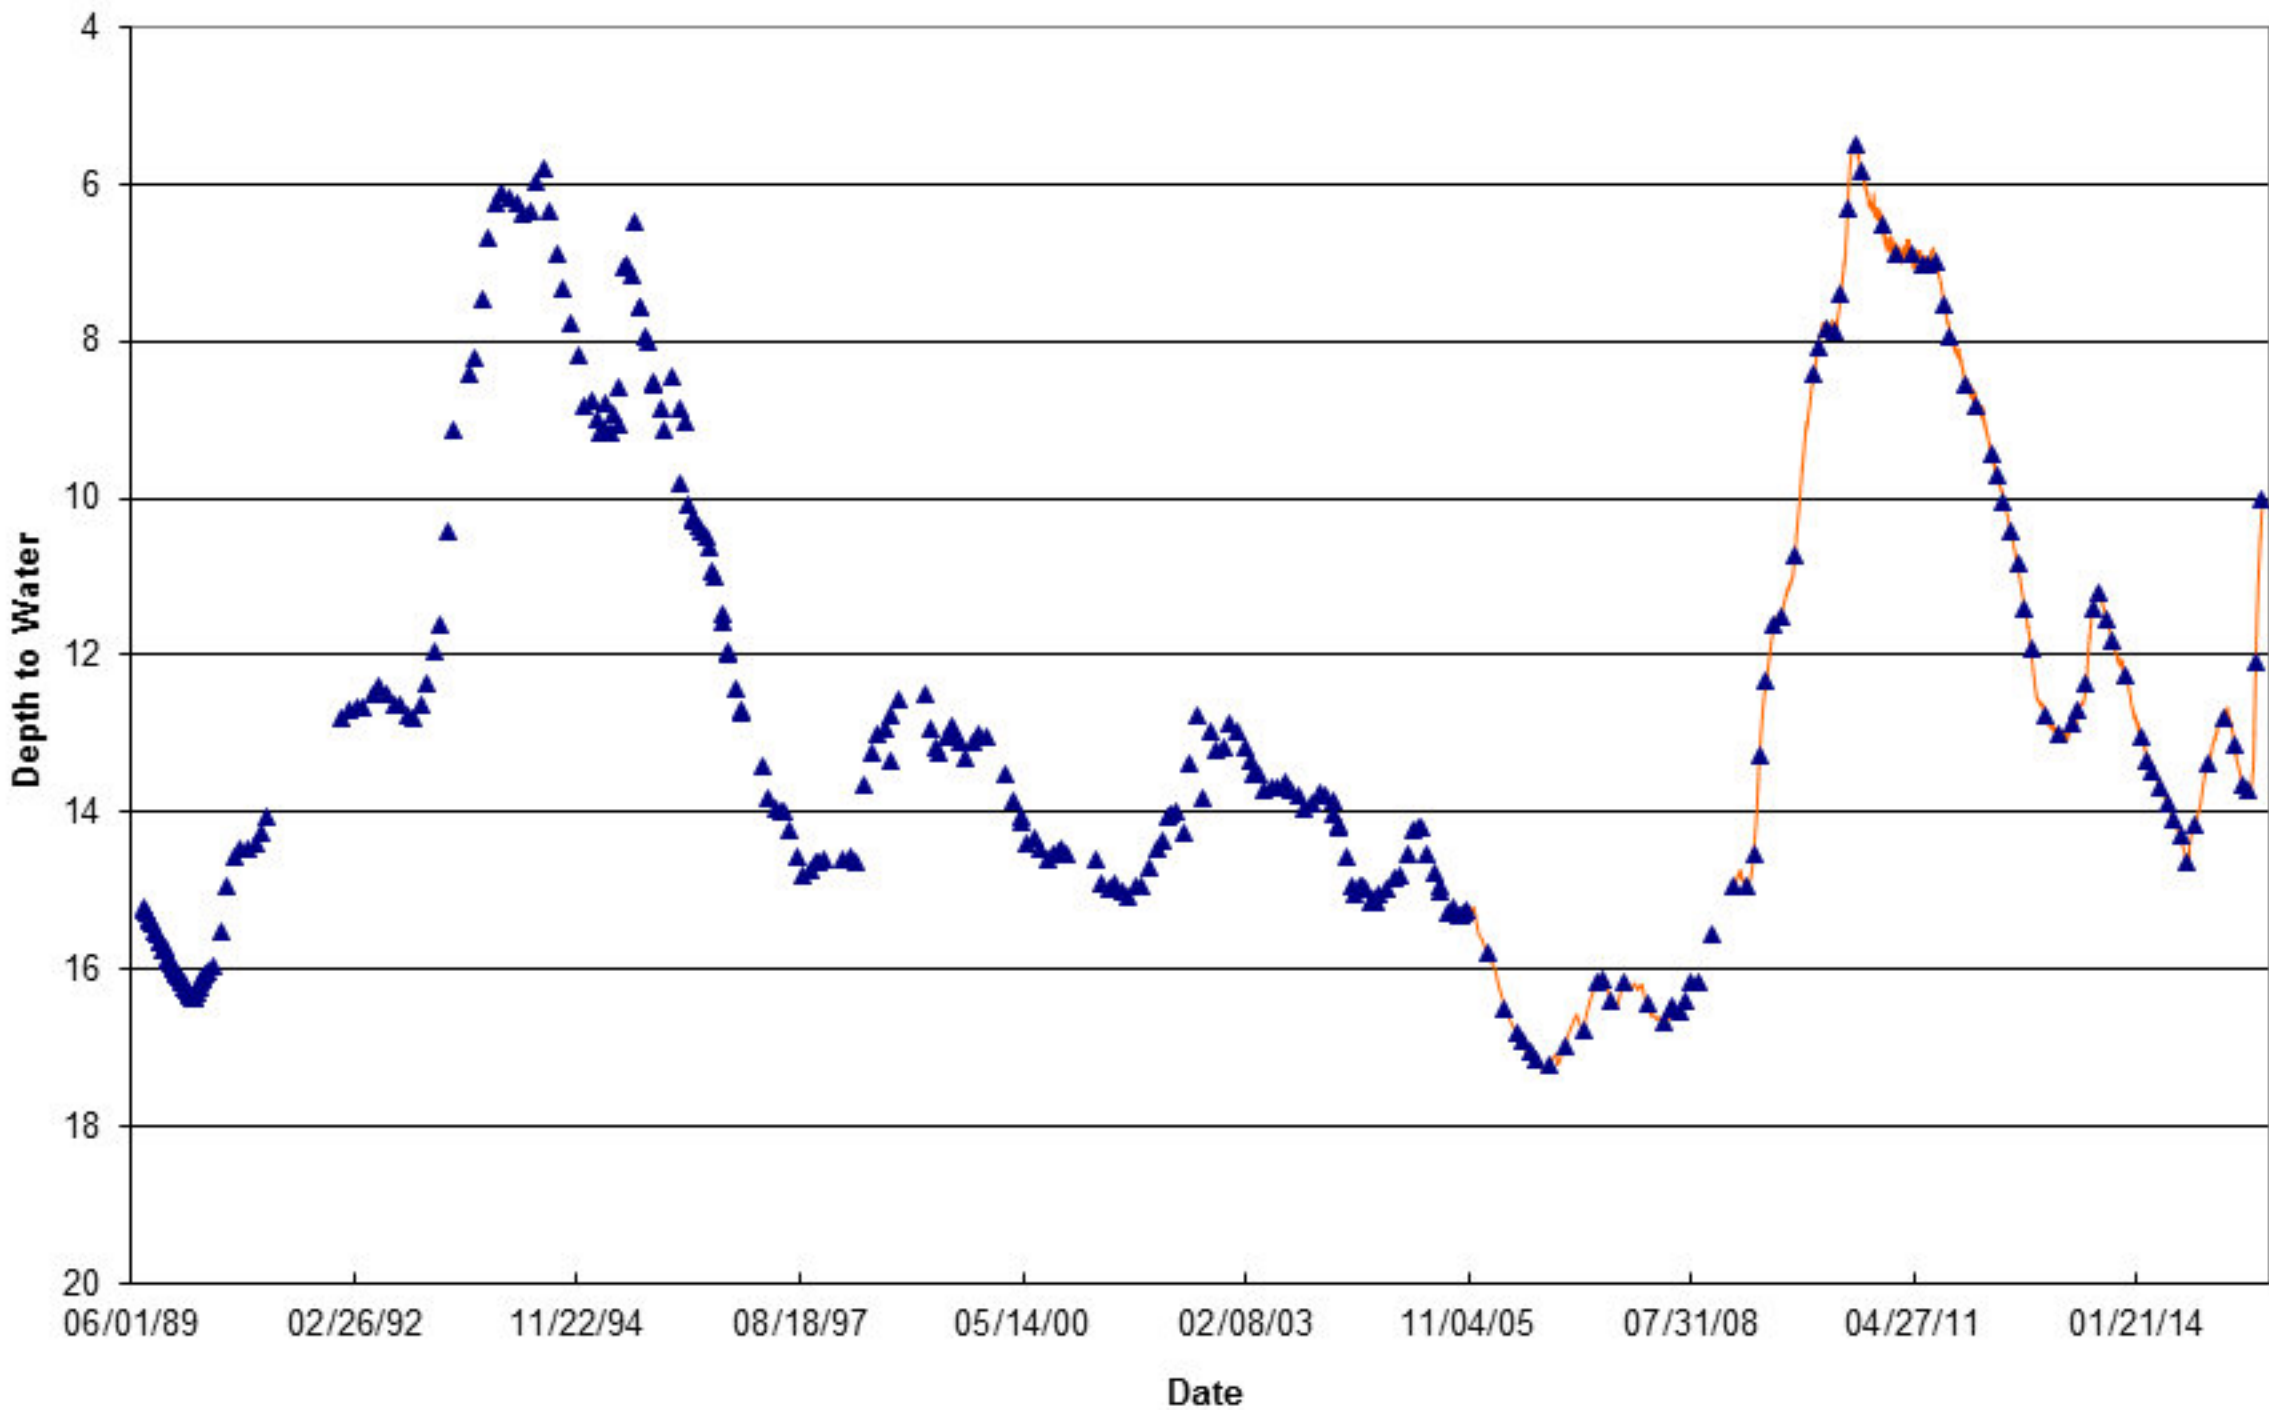

Depth to Water at Easton (MTOW-02)

Depth to Water at Green Valley (MTOW-08)

Depth to Water at Hahn Farm (MTOW-12)

Depth to Water at Mason City (MTOW-11)

Depth to Water at 136 Rest Area (MTOW-07)

Depth to Water at San Jose (MTOW-10)

Depth to Water at Sand Ridge (MTOW-04)

Snicarte #2

Depth to Water at Talbott Tree Farm (MTOW-13)

Depth to Water at Tree Nursery (MTOW-06)

Depth to Water at Mason County Wildlife Refuge (MTOW-03)