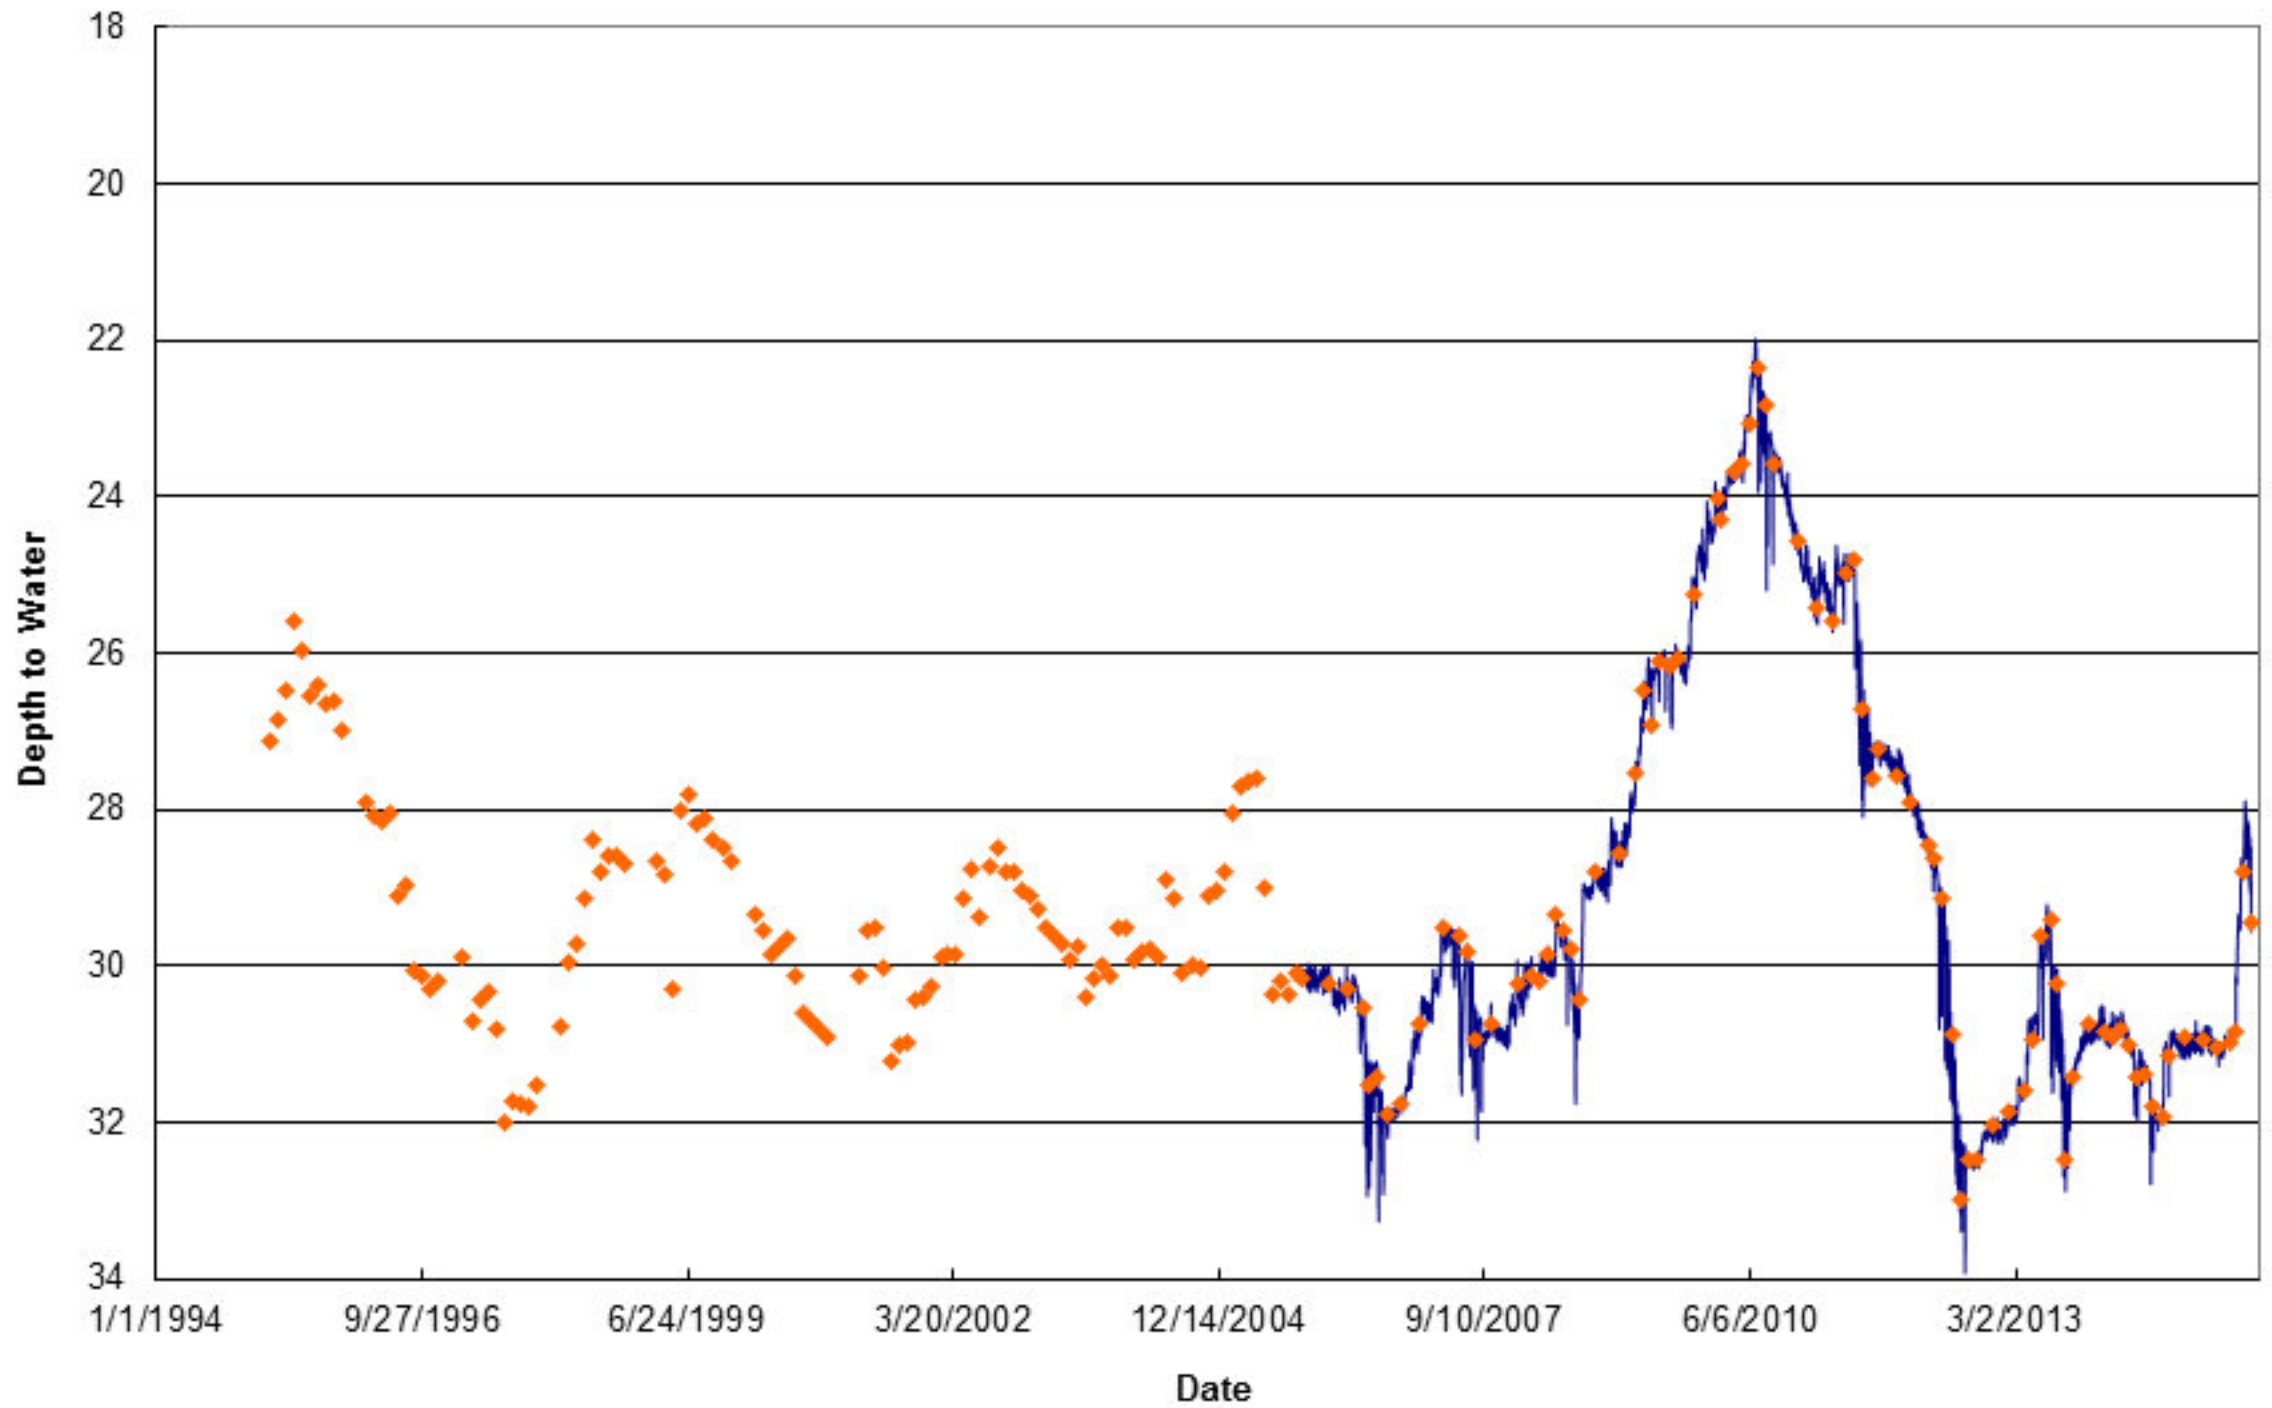

Depth to Water at Easton (MTOW-02)

Depth to Water at Green Valley (MTOW-08)

Depth to Water at Hahn Farm (MTOW-12)

Depth to Water at Mason City (MTOW-11)

Depth to Water at 136 Rest Area (MTOW-07)

Depth to Water at San Jose (MTOW-10)

Depth to Water at Sand Ridge (MTOW-04)

Snicarte #2

Depth to Water at Talbott Tree Farm (MTOW-13)

Depth to Water at Tree Nursery (MTOW-06)

Depth to Water at Mason County Wildlife Refuge (MTOW-03)