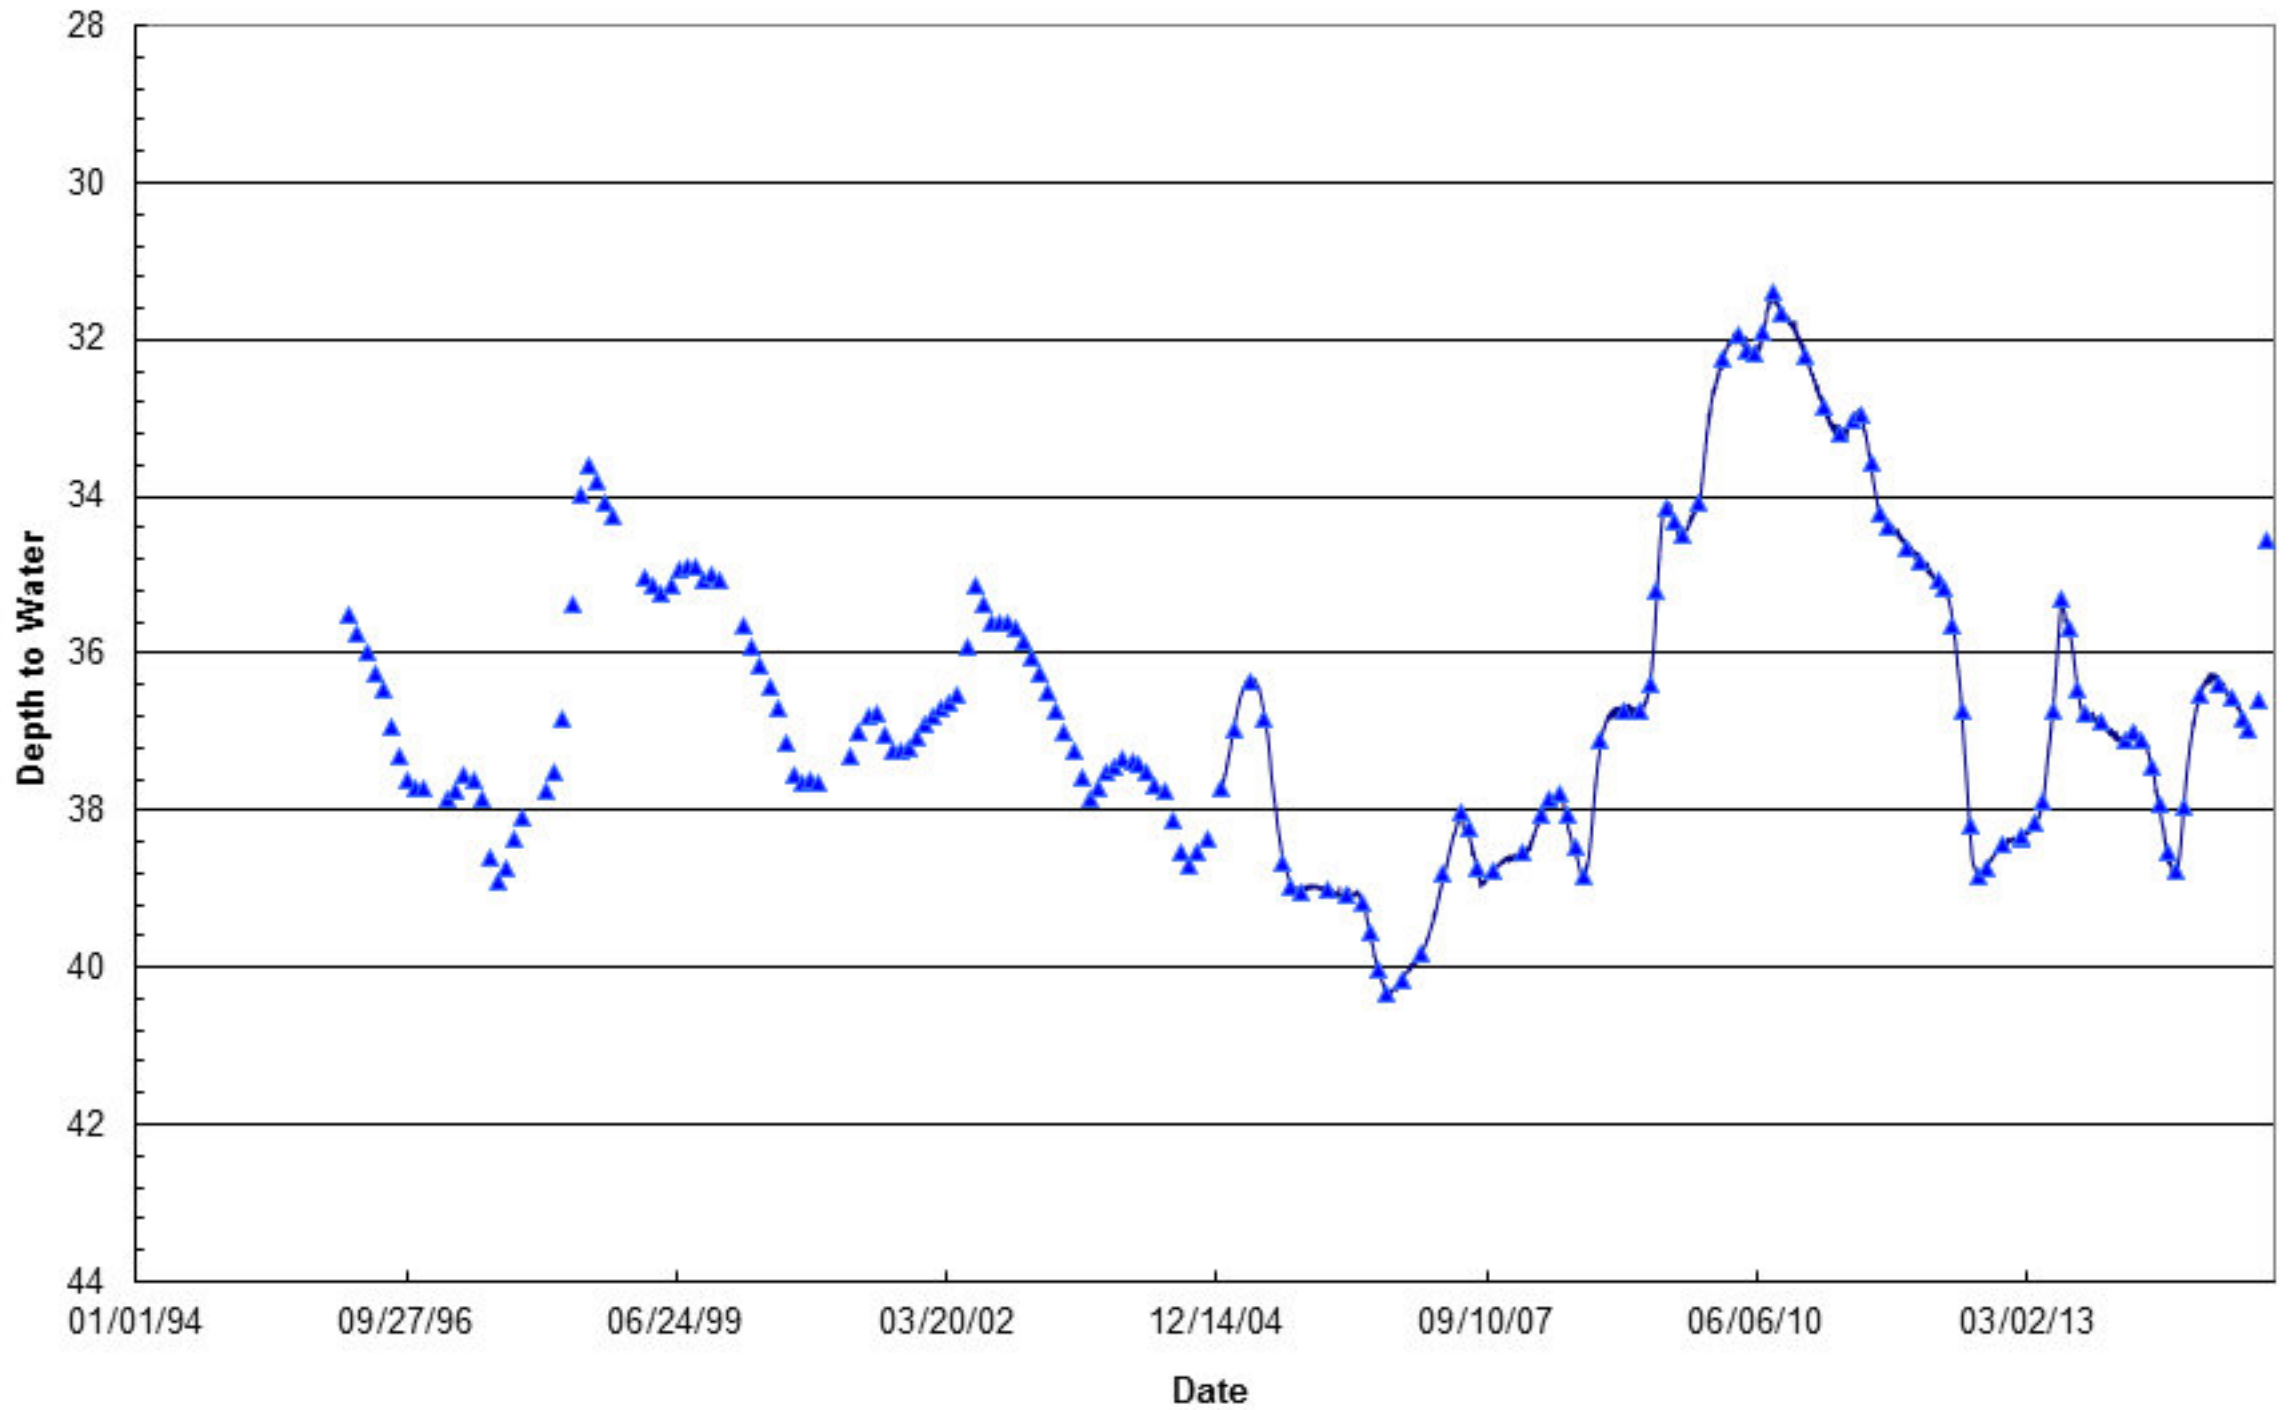

Depth to Water at Easton (MTOW-02)

Depth to Water at Green Valley (MTOW-08)

Depth to Water at Hahn Farm (MTOW-12)

Depth to Water at Mason City (MTOW-11)

Depth to Water at 136 Rest Area (MTOW-07)

Depth to Water at San Jose (MTOW-10)

Depth to Water at Sand Ridge (MTOW-04)

Snicarte #2

Depth to Water at Talbott Tree Farm (MTOW-13)

Depth to Water at Tree Nursery (MTOW-06)

Depth to Water at Mason County Wildlife Refuge (MTOW-03)