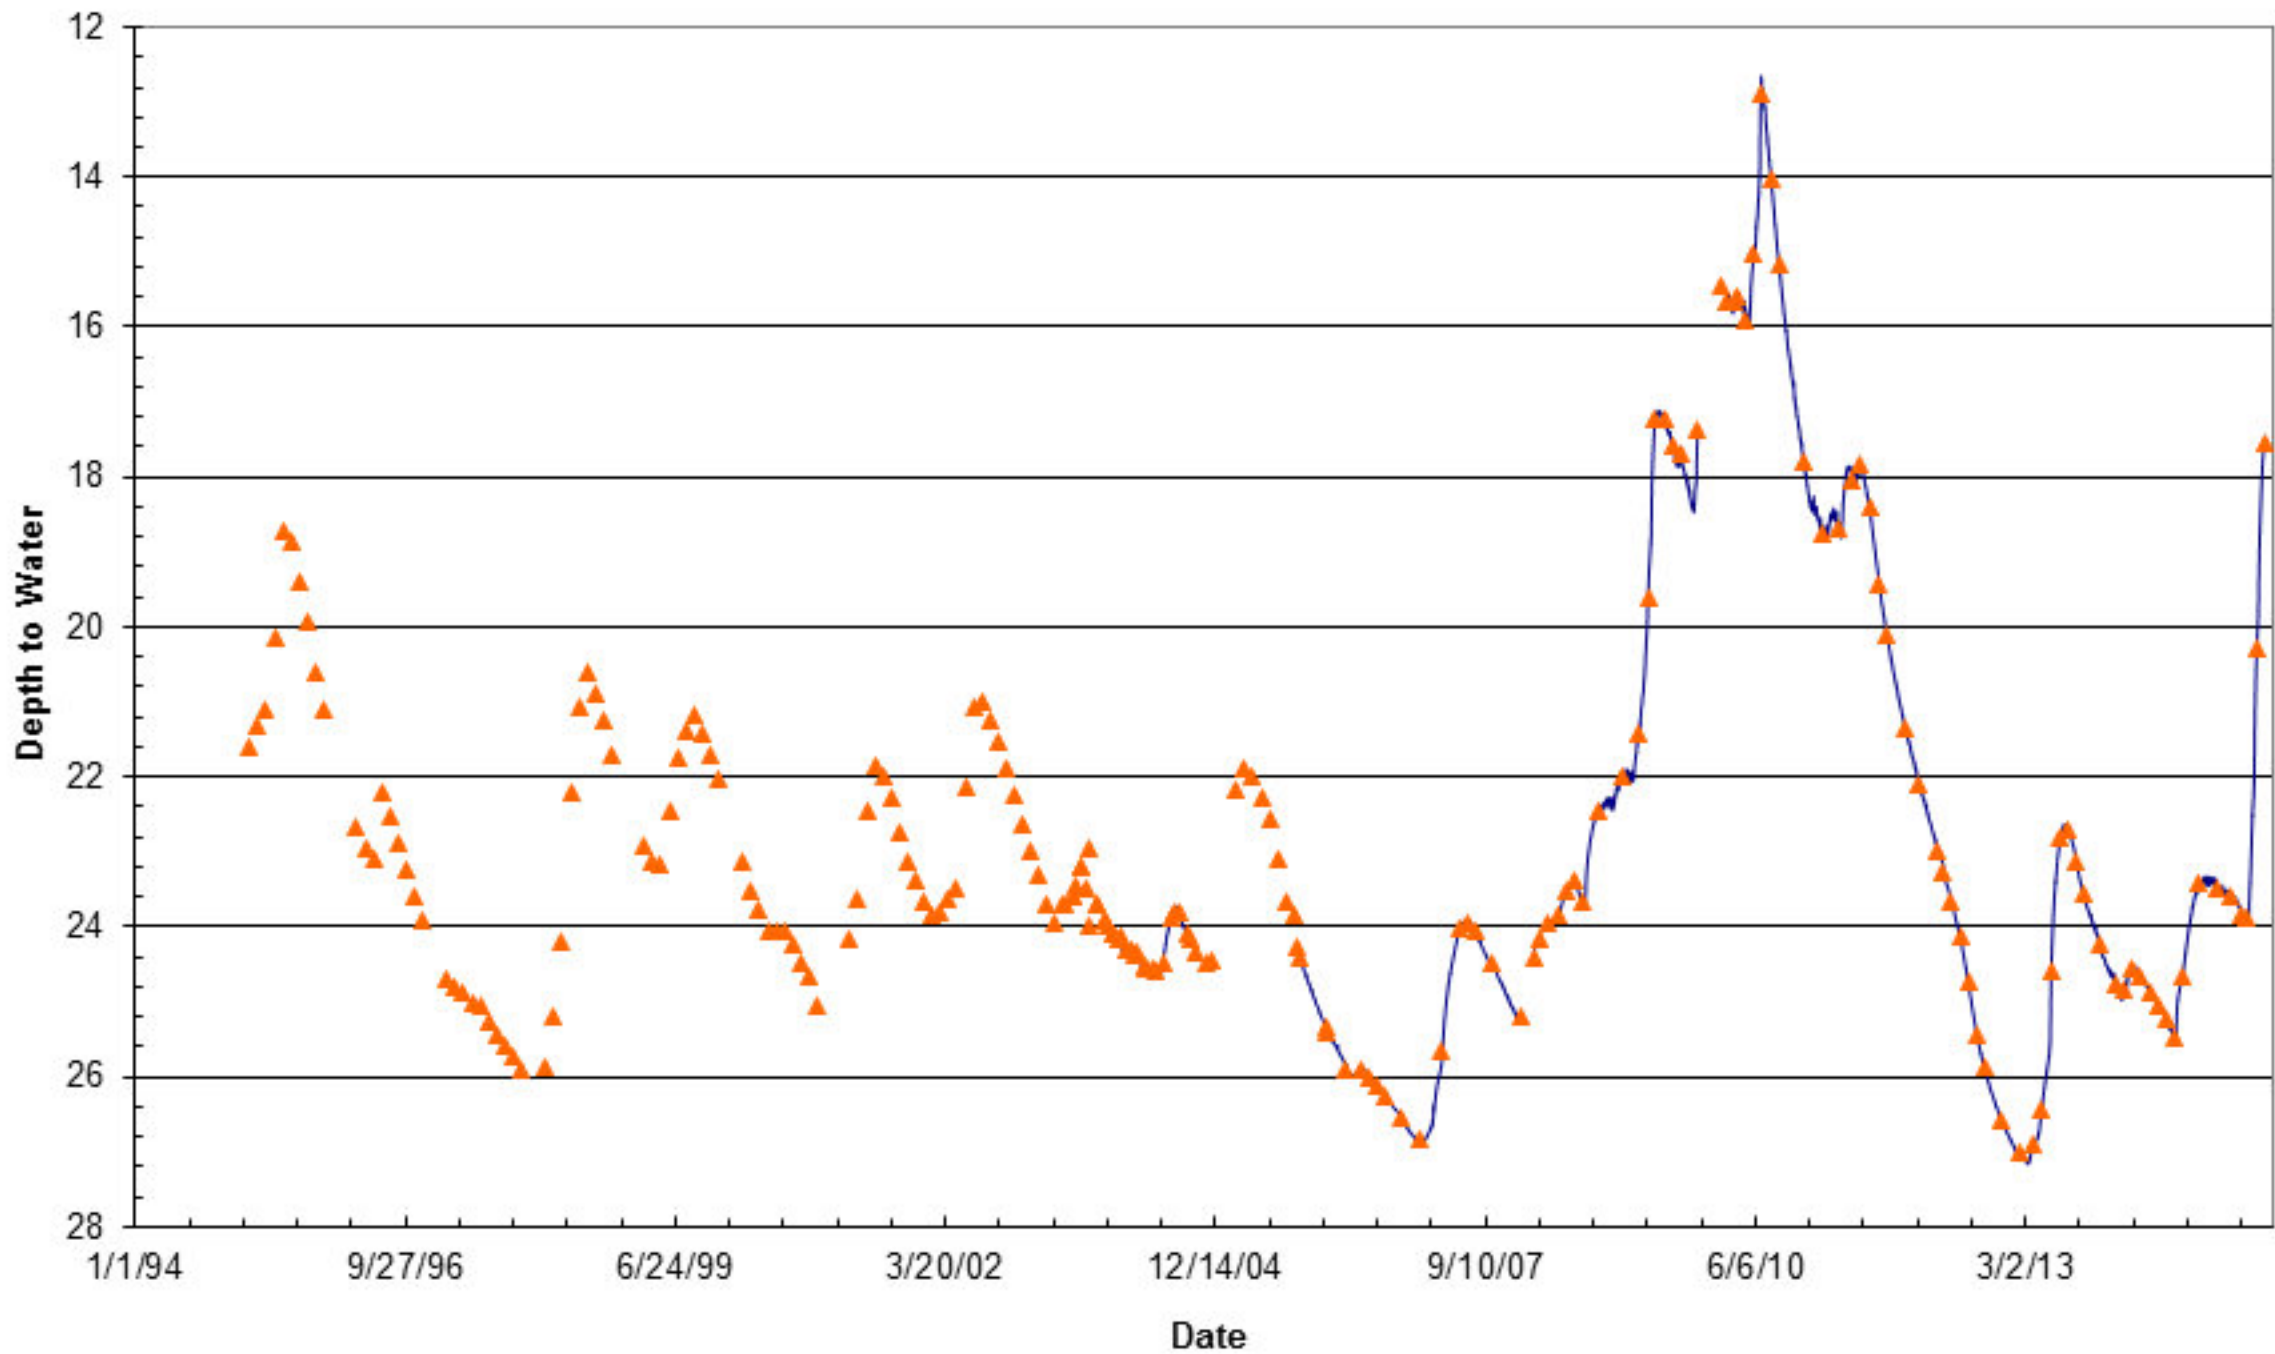

Depth to Water at Easton (MTOW-02)

Depth to Water at Green Valley (MTOW-08)

Depth to Water at Hahn Farm (MTOW-12)

Depth to Water at Mason City (MTOW-11)

Depth to Water at 136 Rest Area (MTOW-07)

Depth to Water at San Jose (MTOW-10)

Depth to Water at Sand Ridge (MTOW-04)

Snicarte #2

Depth to Water at Talbott Tree Farm (MTOW-13)

Depth to Water at Tree Nursery (MTOW-06)

Depth to Water at Mason County Wildlife Refuge (MTOW-03)