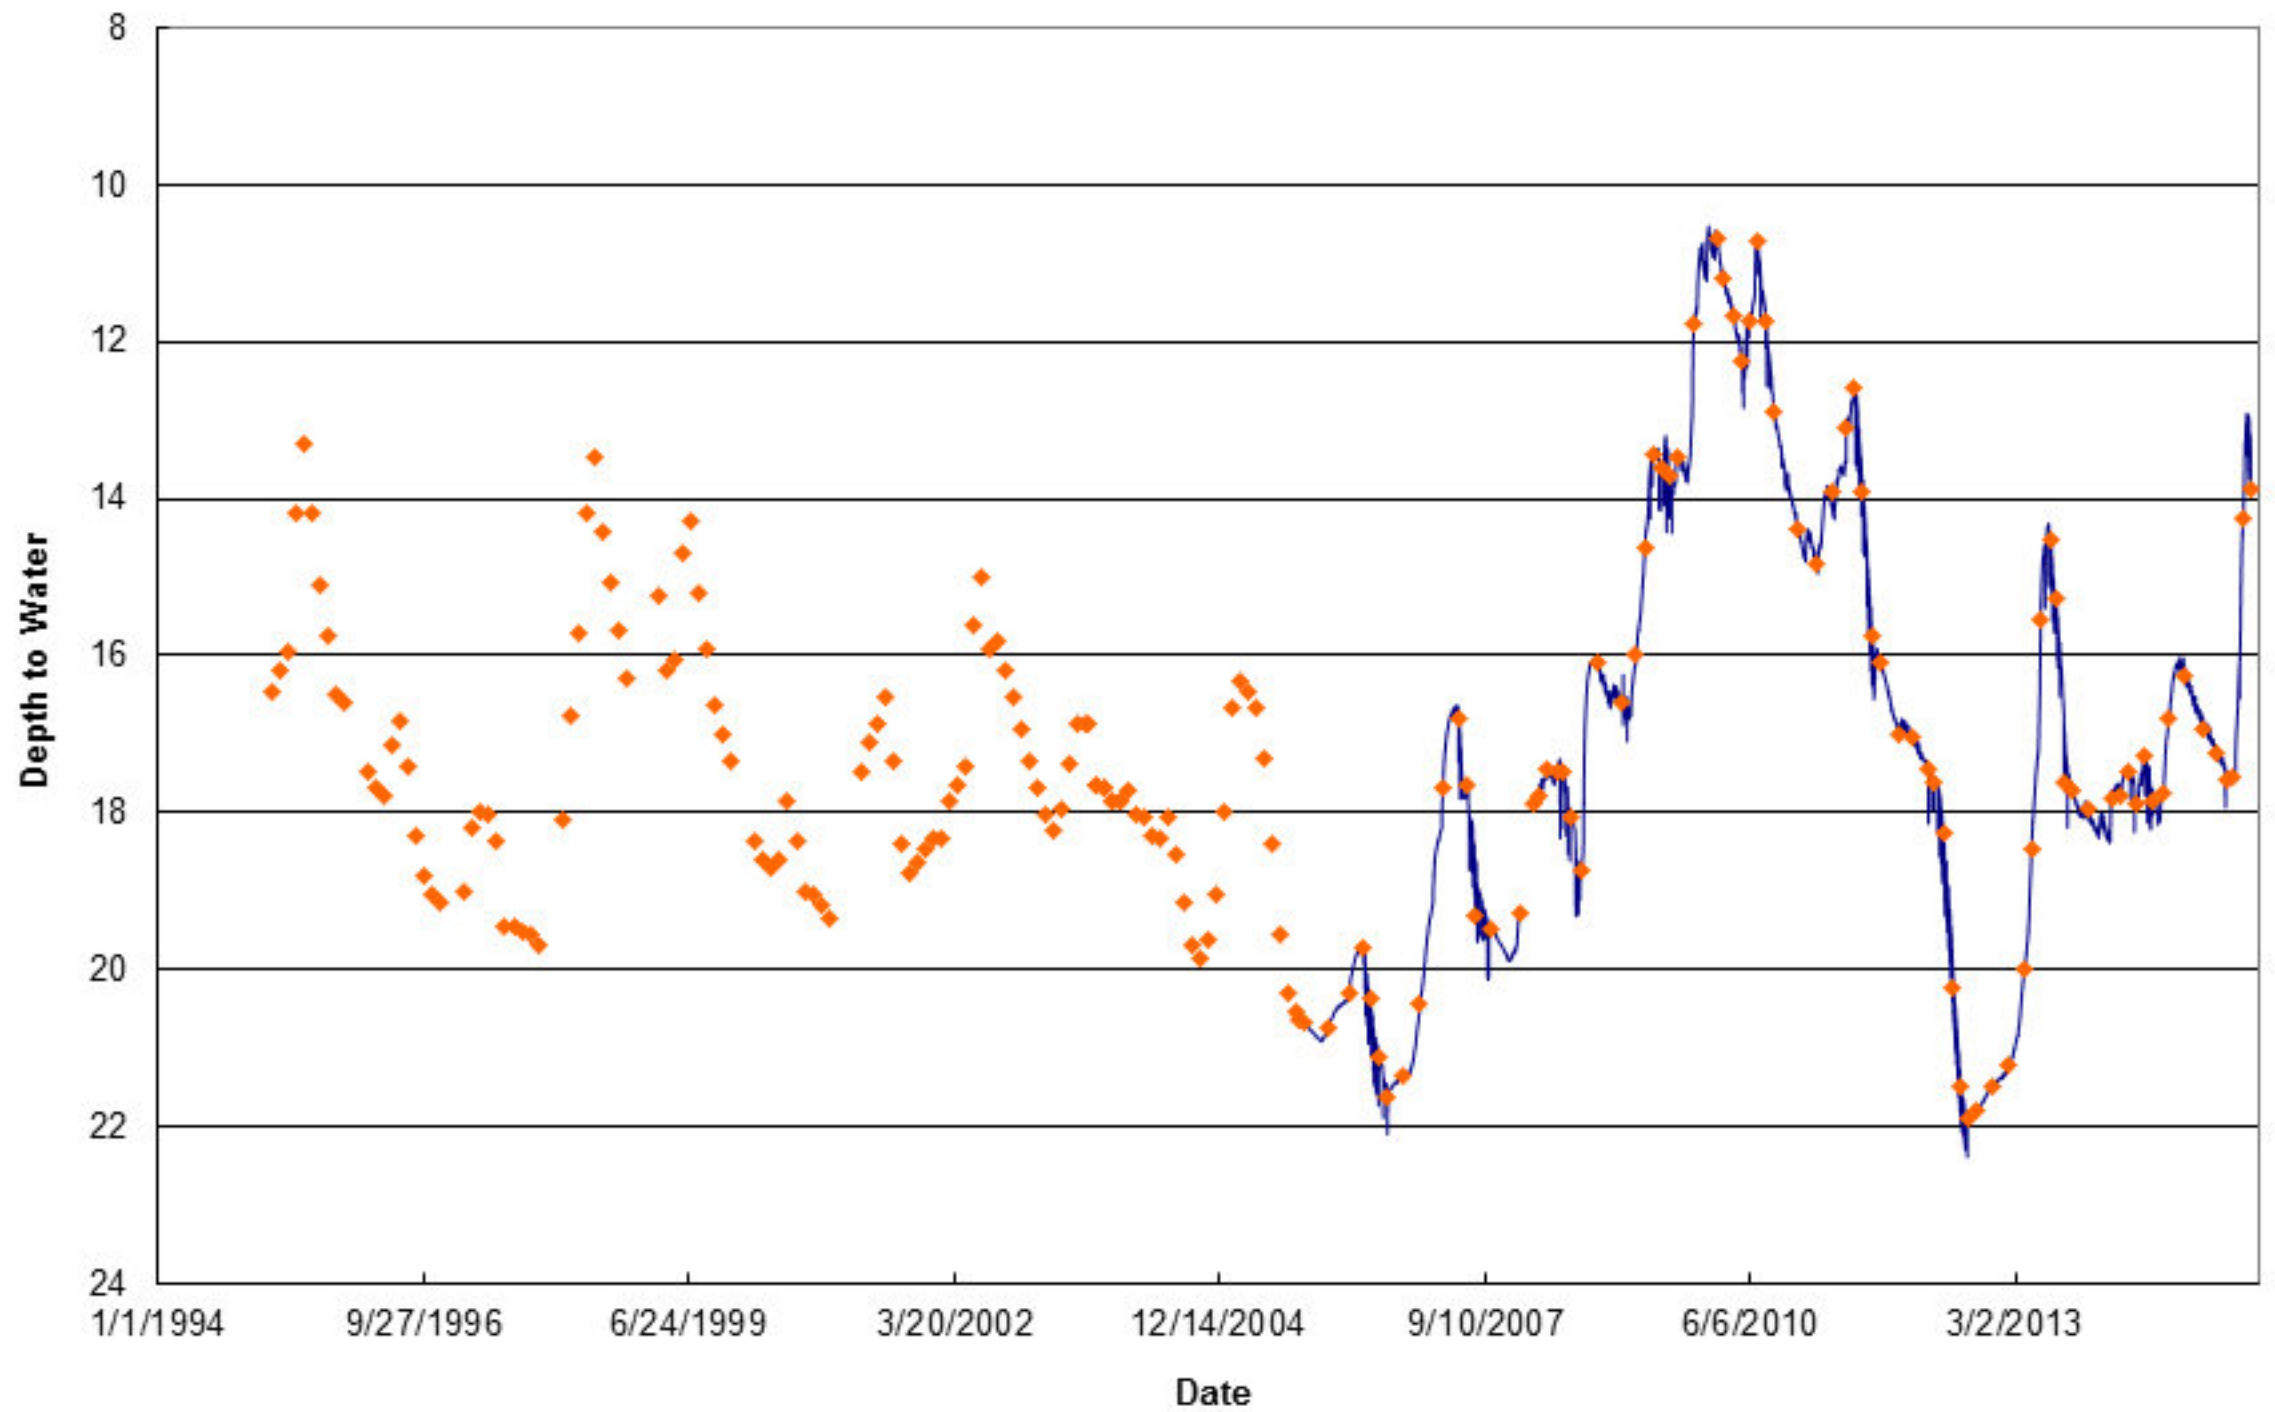

Depth to Water at Easton (MTOW-02)

Depth to Water at Green Valley (MTOW-08)

Depth to Water at Hahn Farm (MTOW-12)

Depth to Water at Mason City (MTOW-11)

Depth to Water at 136 Rest Area (MTOW-07)

Depth to Water at San Jose (MTOW-10)

Depth to Water at Sand Ridge (MTOW-04)

Snicarte #2

Depth to Water at Talbott Tree Farm (MTOW-13)

Depth to Water at Tree Nursery (MTOW-06)

Depth to Water at Mason County Wildlife Refuge (MTOW-03)