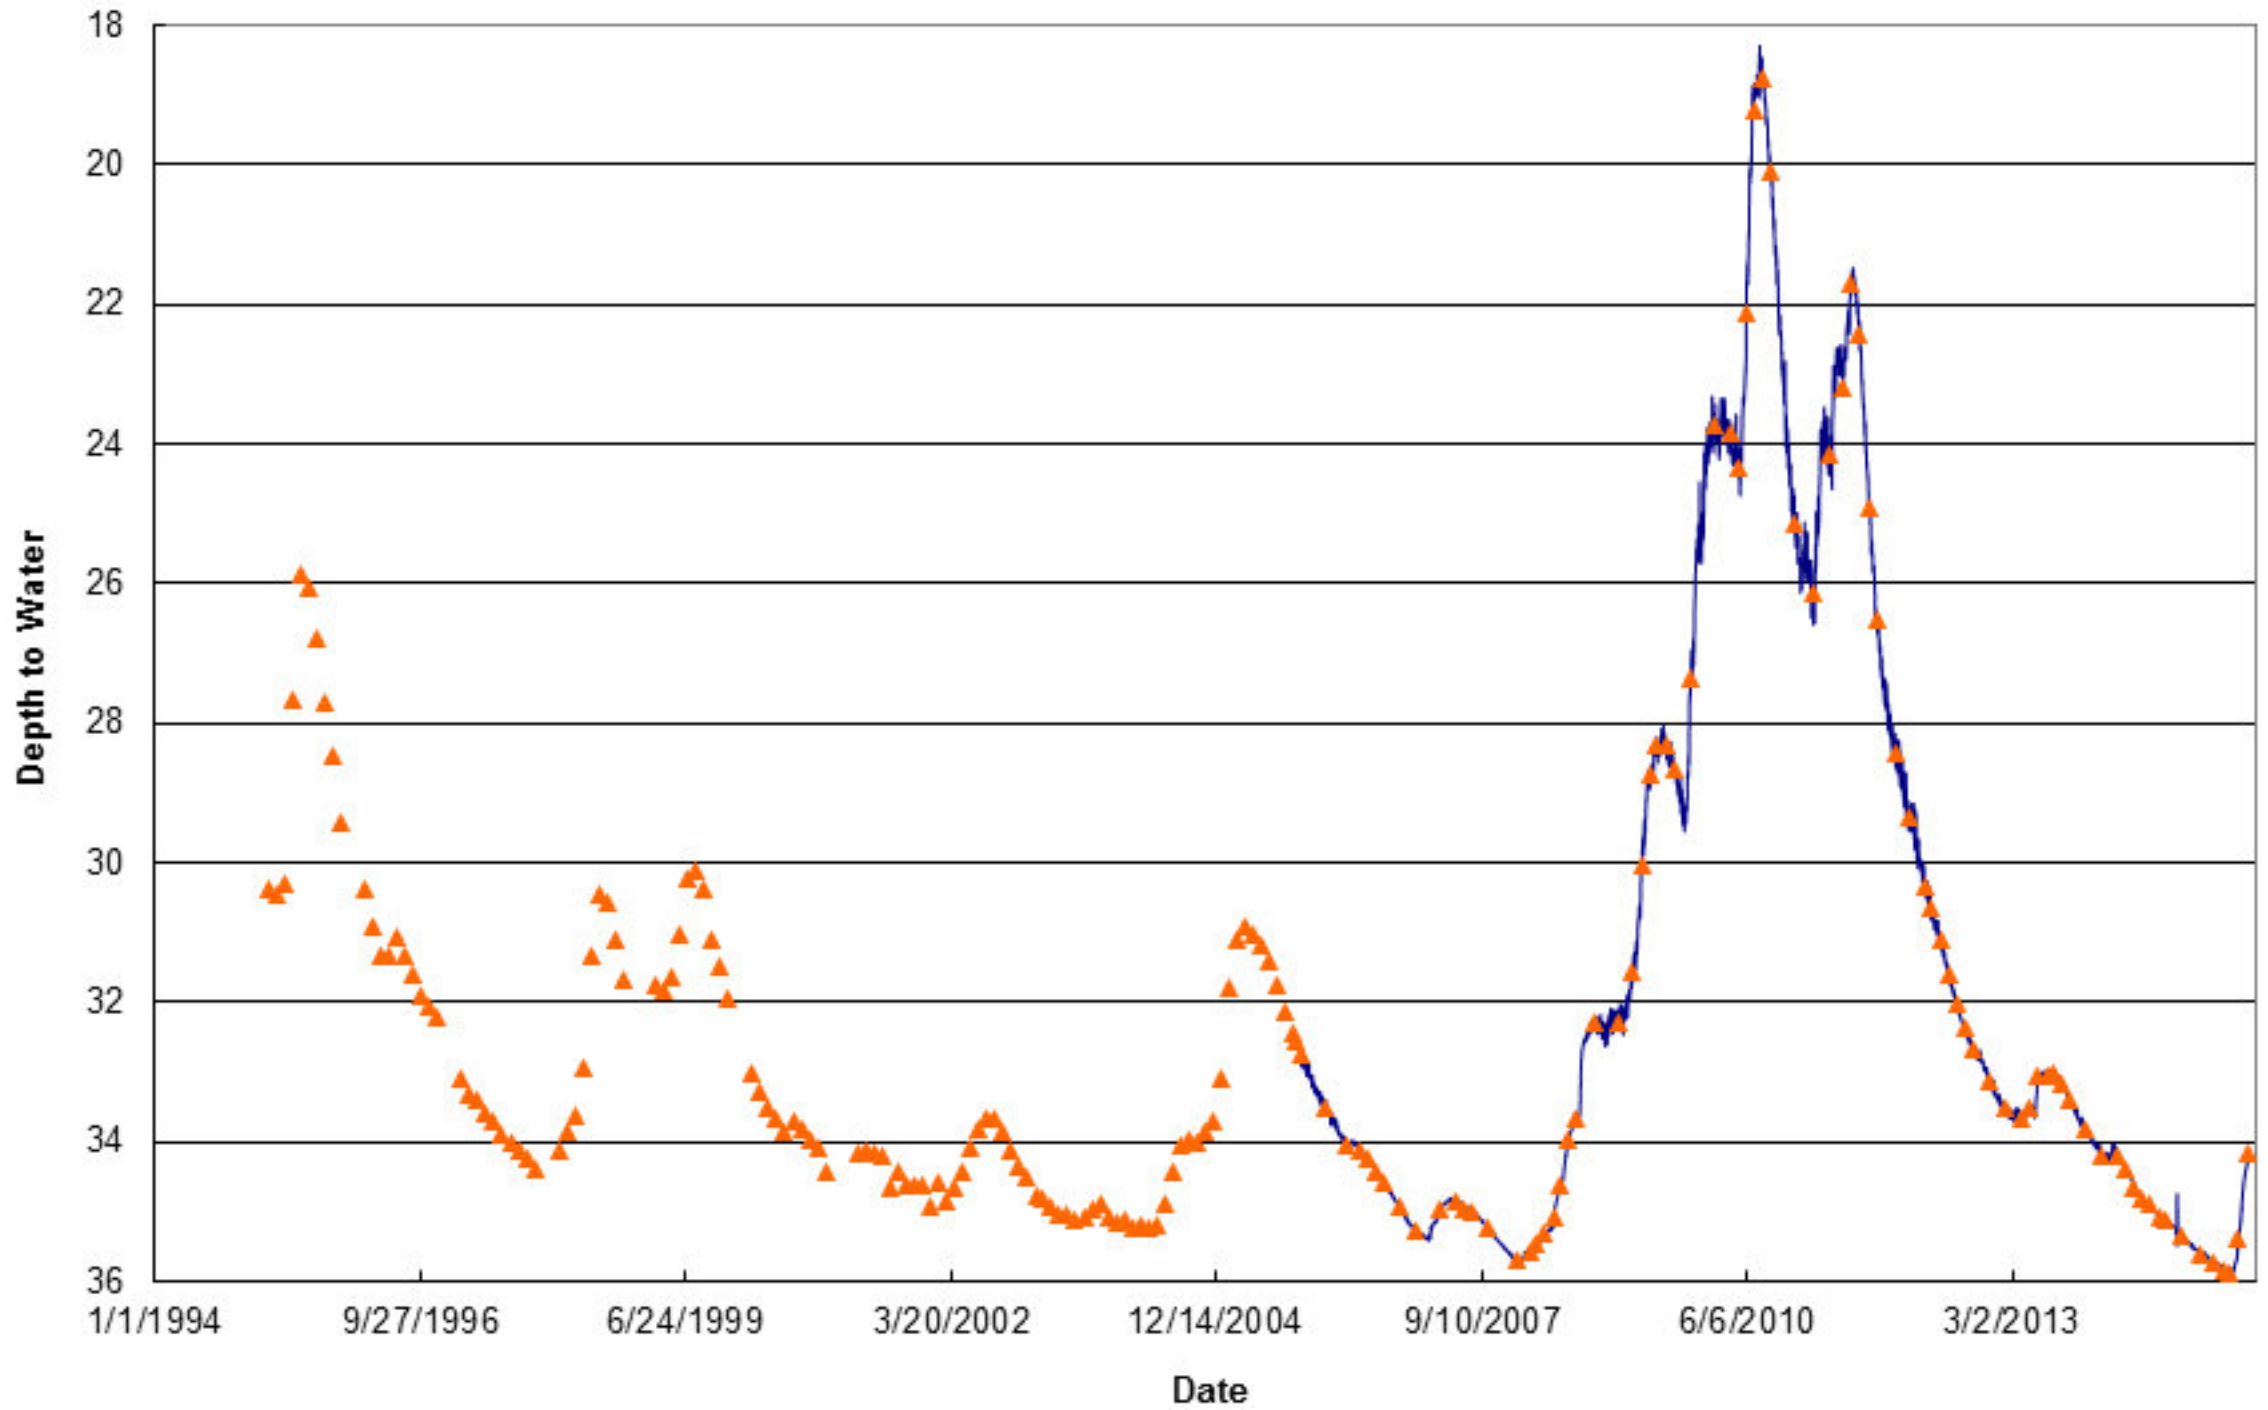

Depth to Water at Easton (MTOW-02)

Depth to Water at Green Valley (MTOW-08)

Depth to Water at Hahn Farm (MTOW-12)

Depth to Water at Mason City (MTOW-11)

Depth to Water at 136 Rest Area (MTOW-07)

Depth to Water at San Jose (MTOW-10)

Depth to Water at Sand Ridge (MTOW-04)

Snicarte #2

Depth to Water at Talbott Tree Farm (MTOW-13)

Depth to Water at Tree Nursery (MTOW-06)

Depth to Water at Mason County Wildlife Refuge (MTOW-03)