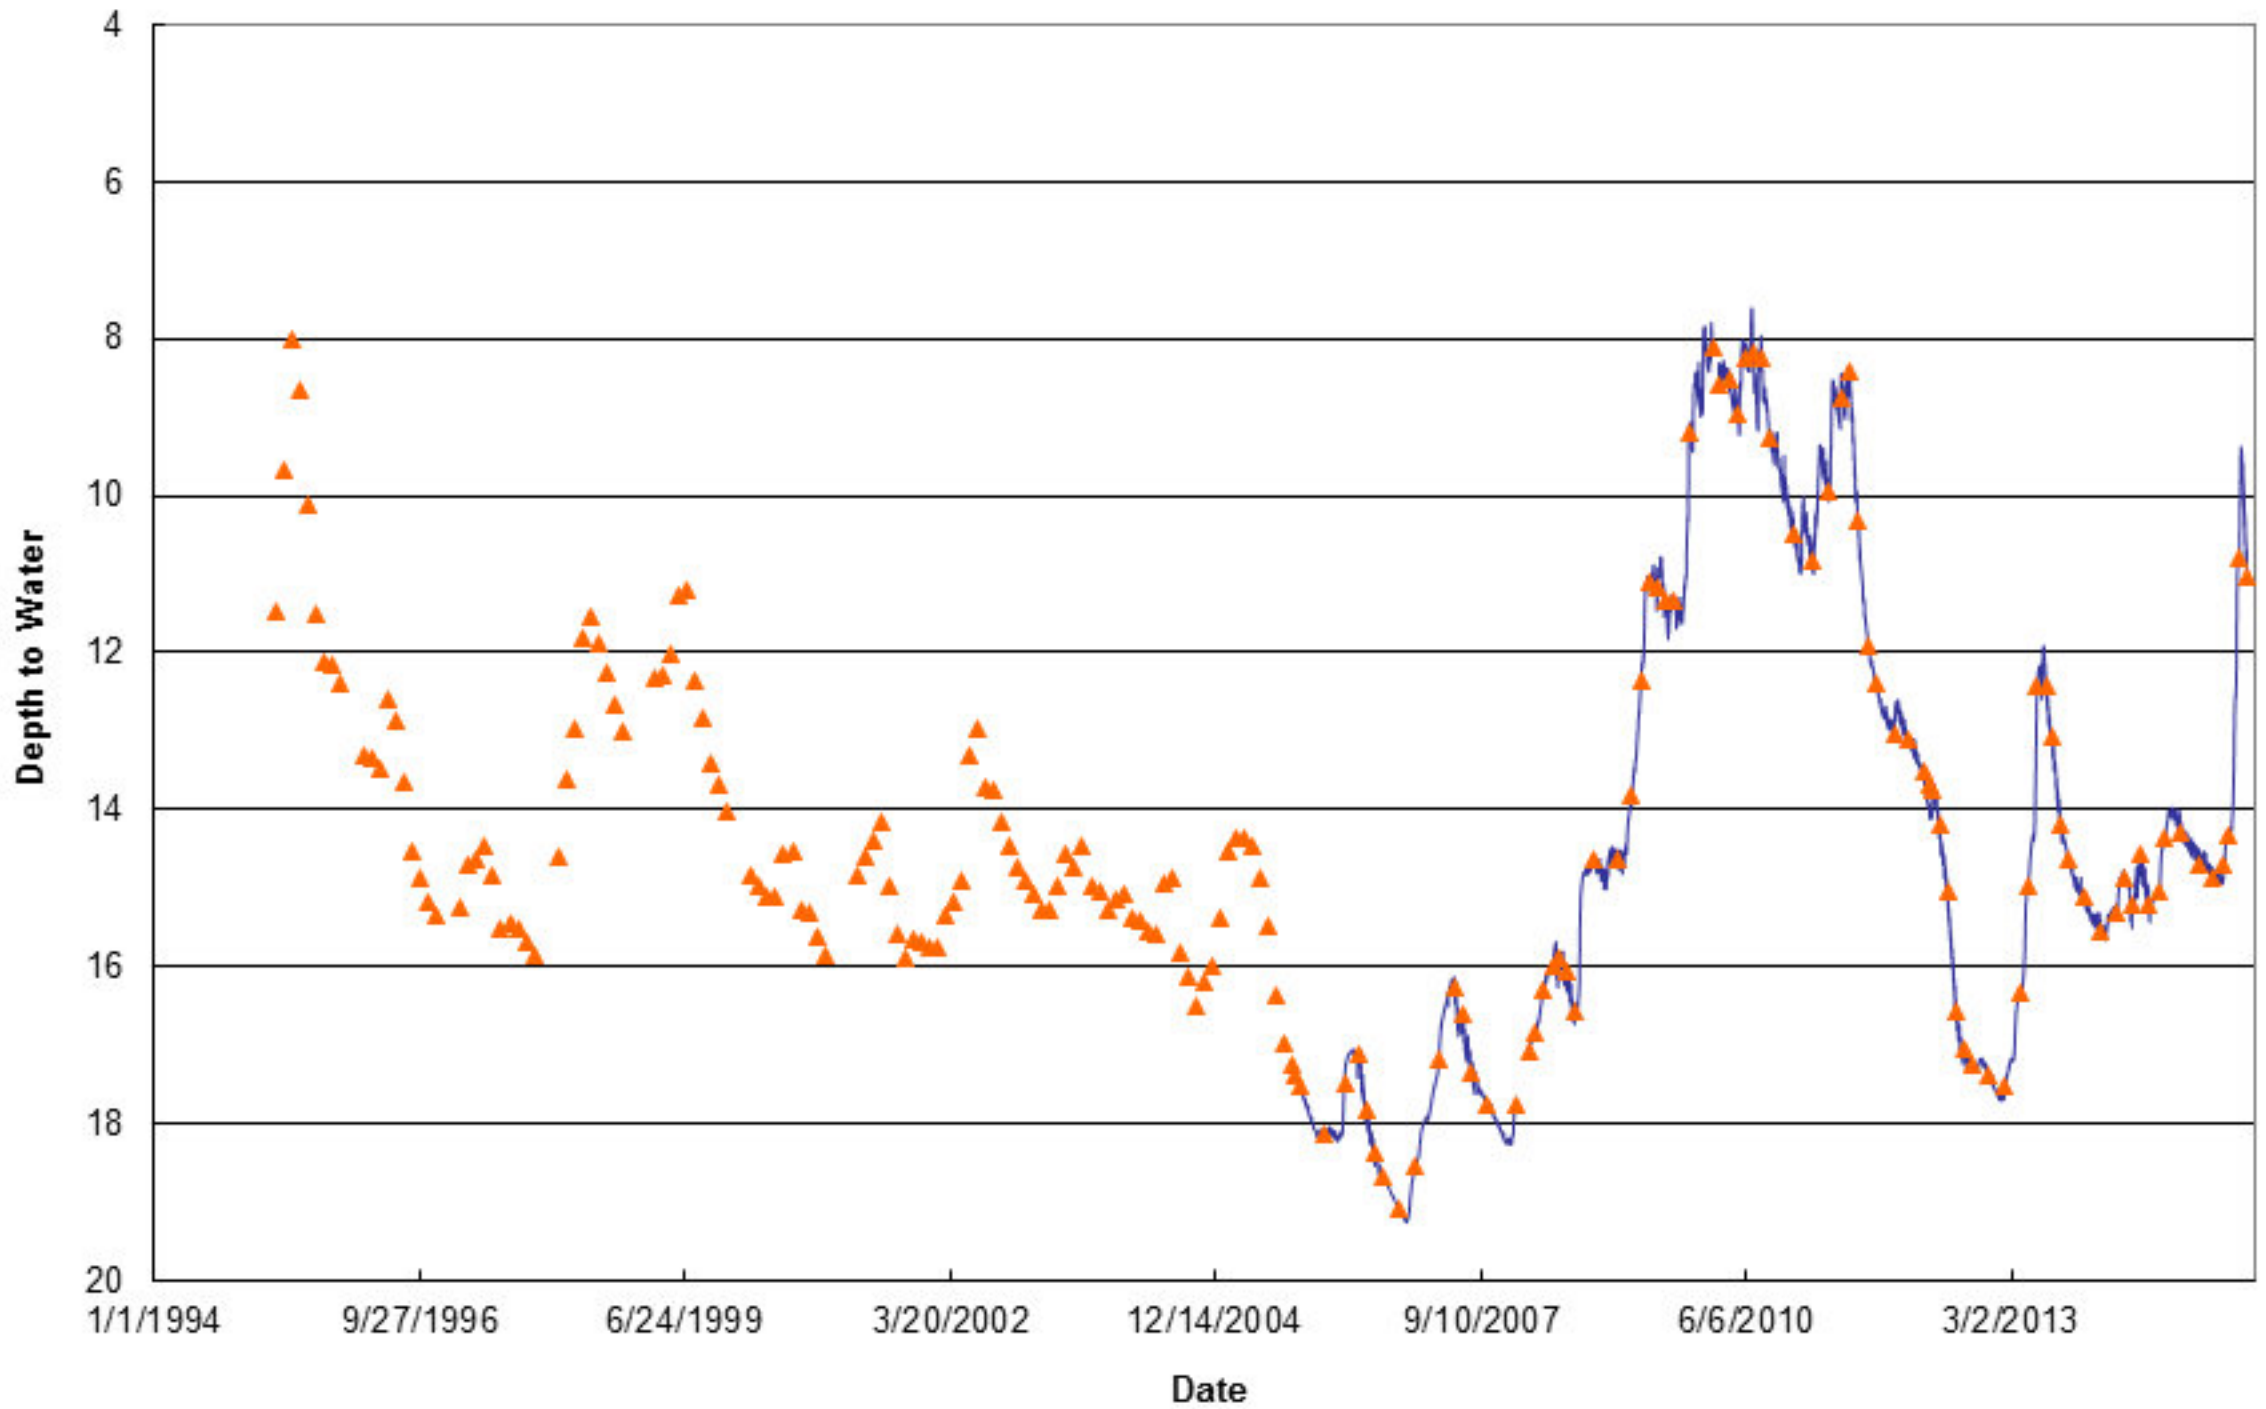

Depth to Water at Easton (MTOW-02)

Depth to Water at Green Valley (MTOW-08)

Depth to Water at Hahn Farm (MTOW-12)

Depth to Water at Mason City (MTOW-11)

Depth to Water at 136 Rest Area (MTOW-07)

Depth to Water at San Jose (MTOW-10)

Depth to Water at Sand Ridge (MTOW-04)

Snicarte #2

Depth to Water at Talbott Tree Farm (MTOW-13)

Depth to Water at Tree Nursery (MTOW-06)

Depth to Water at Mason County Wildlife Refuge (MTOW-03)