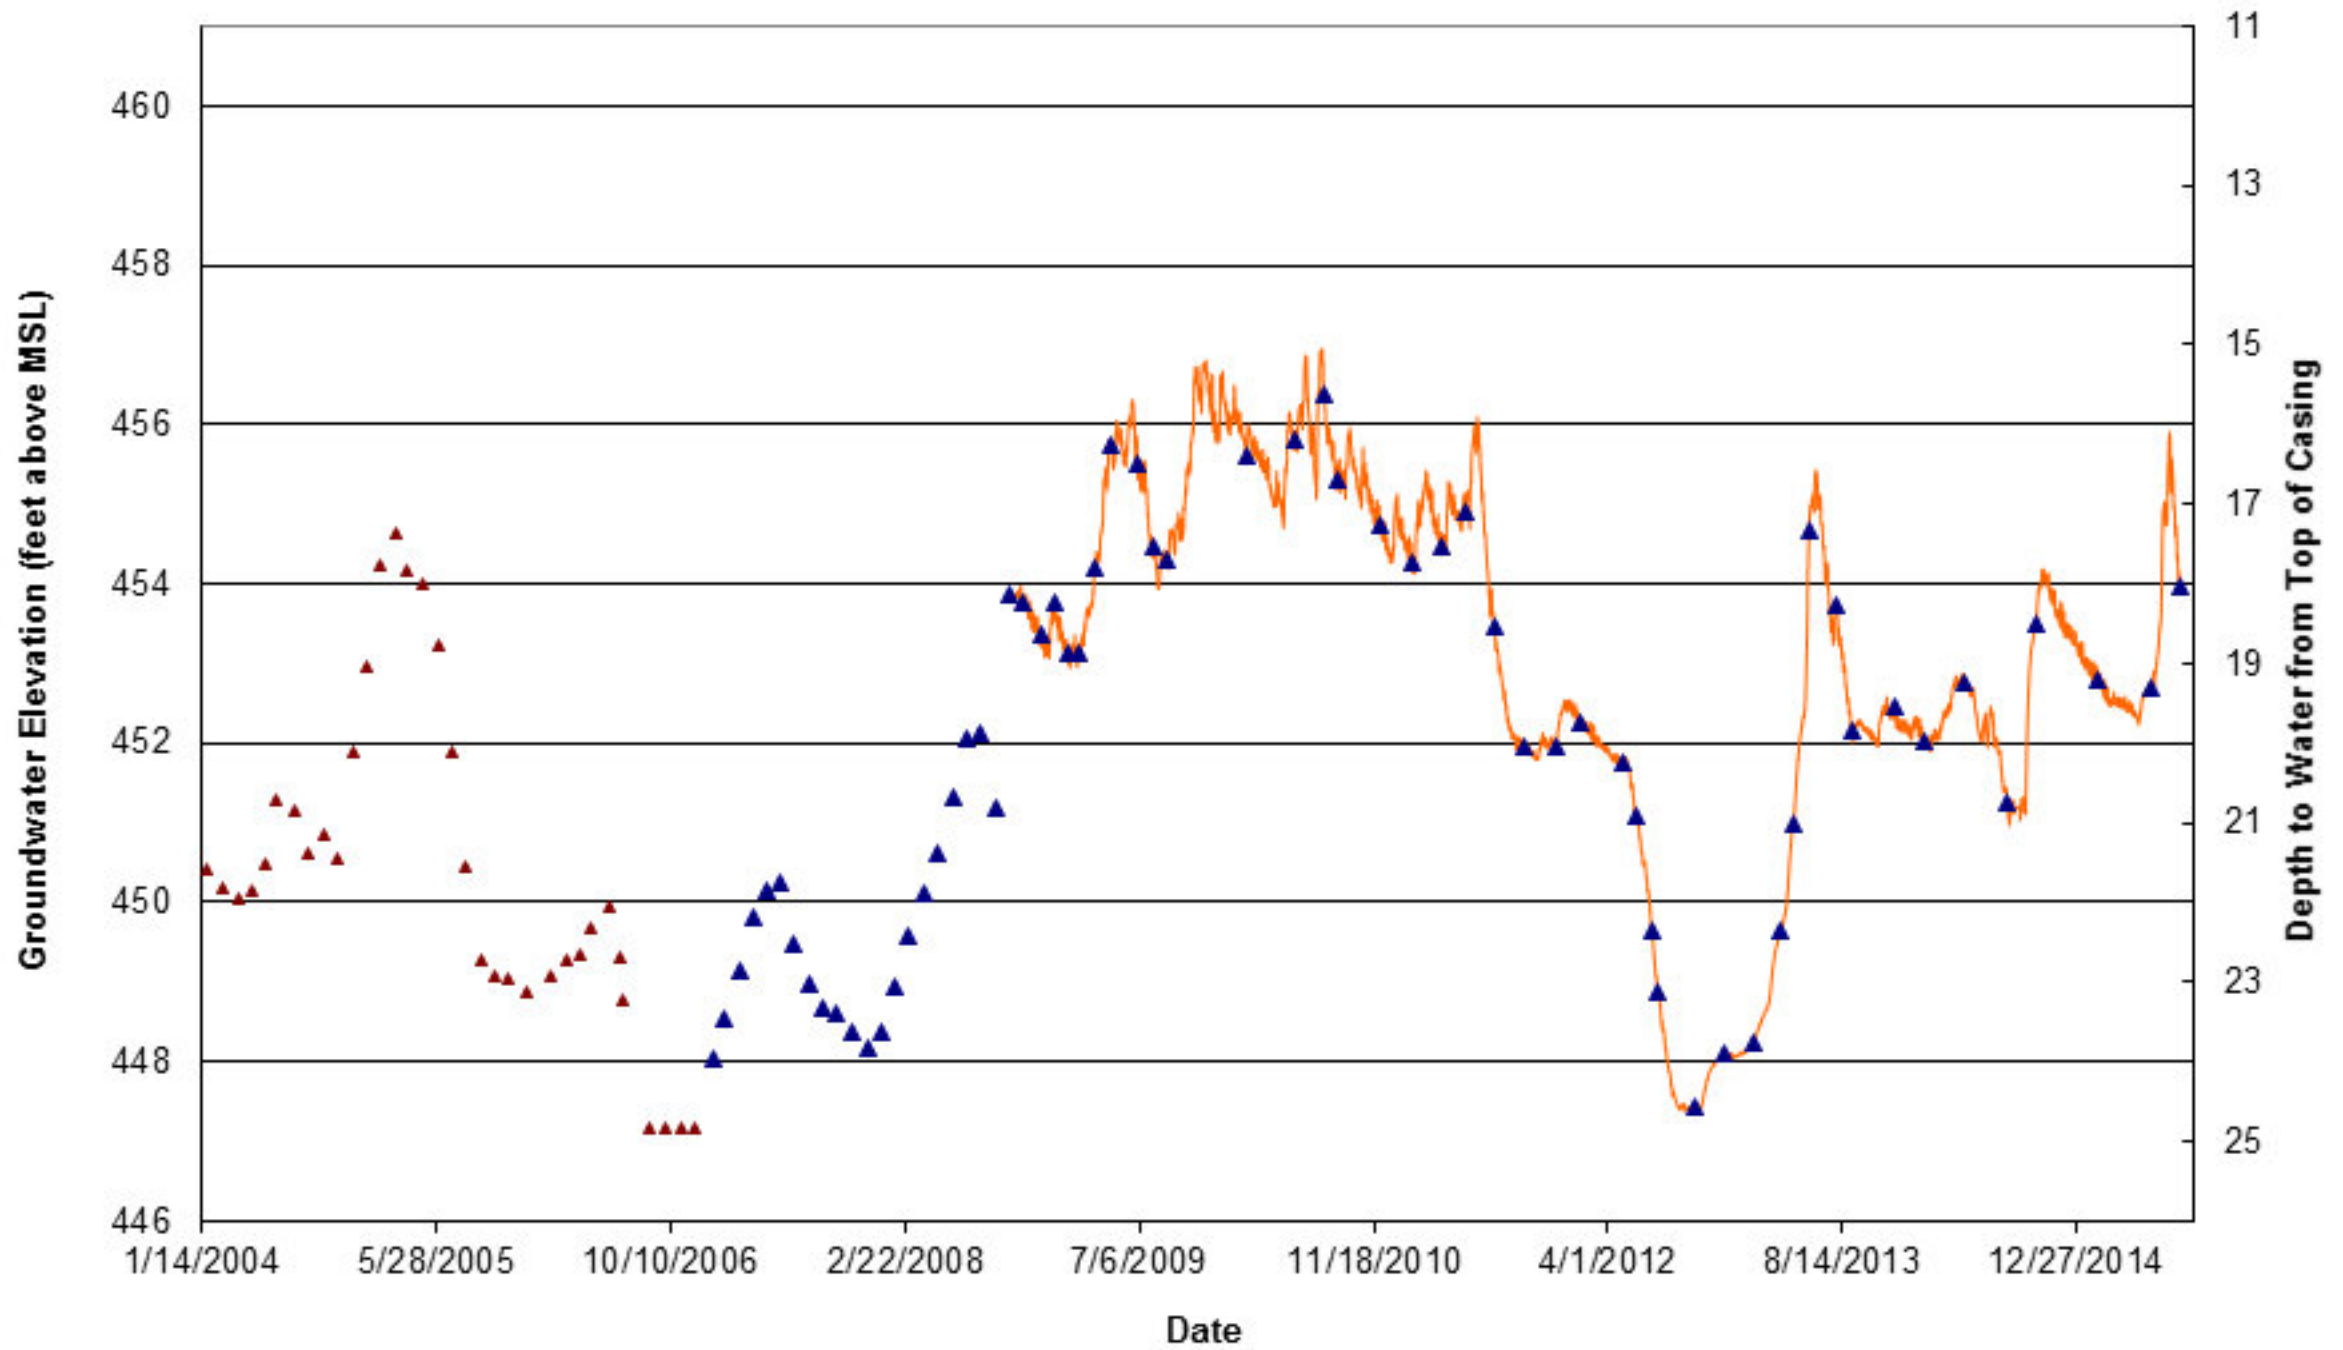

Depth to Water at Easton (MTOW-02)

Depth to Water at Green Valley (MTOW-08)

Depth to Water at Hahn Farm (MTOW-12)

Depth to Water at Mason City (MTOW-11)

Depth to Water at 136 Rest Area (MTOW-07)

Depth to Water at San Jose (MTOW-10)

Depth to Water at Sand Ridge (MTOW-04)

Snicarte #2

Depth to Water at Talbott Tree Farm (MTOW-13)

Depth to Water at Tree Nursery (MTOW-06)

Depth to Water at Mason County Wildlife Refuge (MTOW-03)