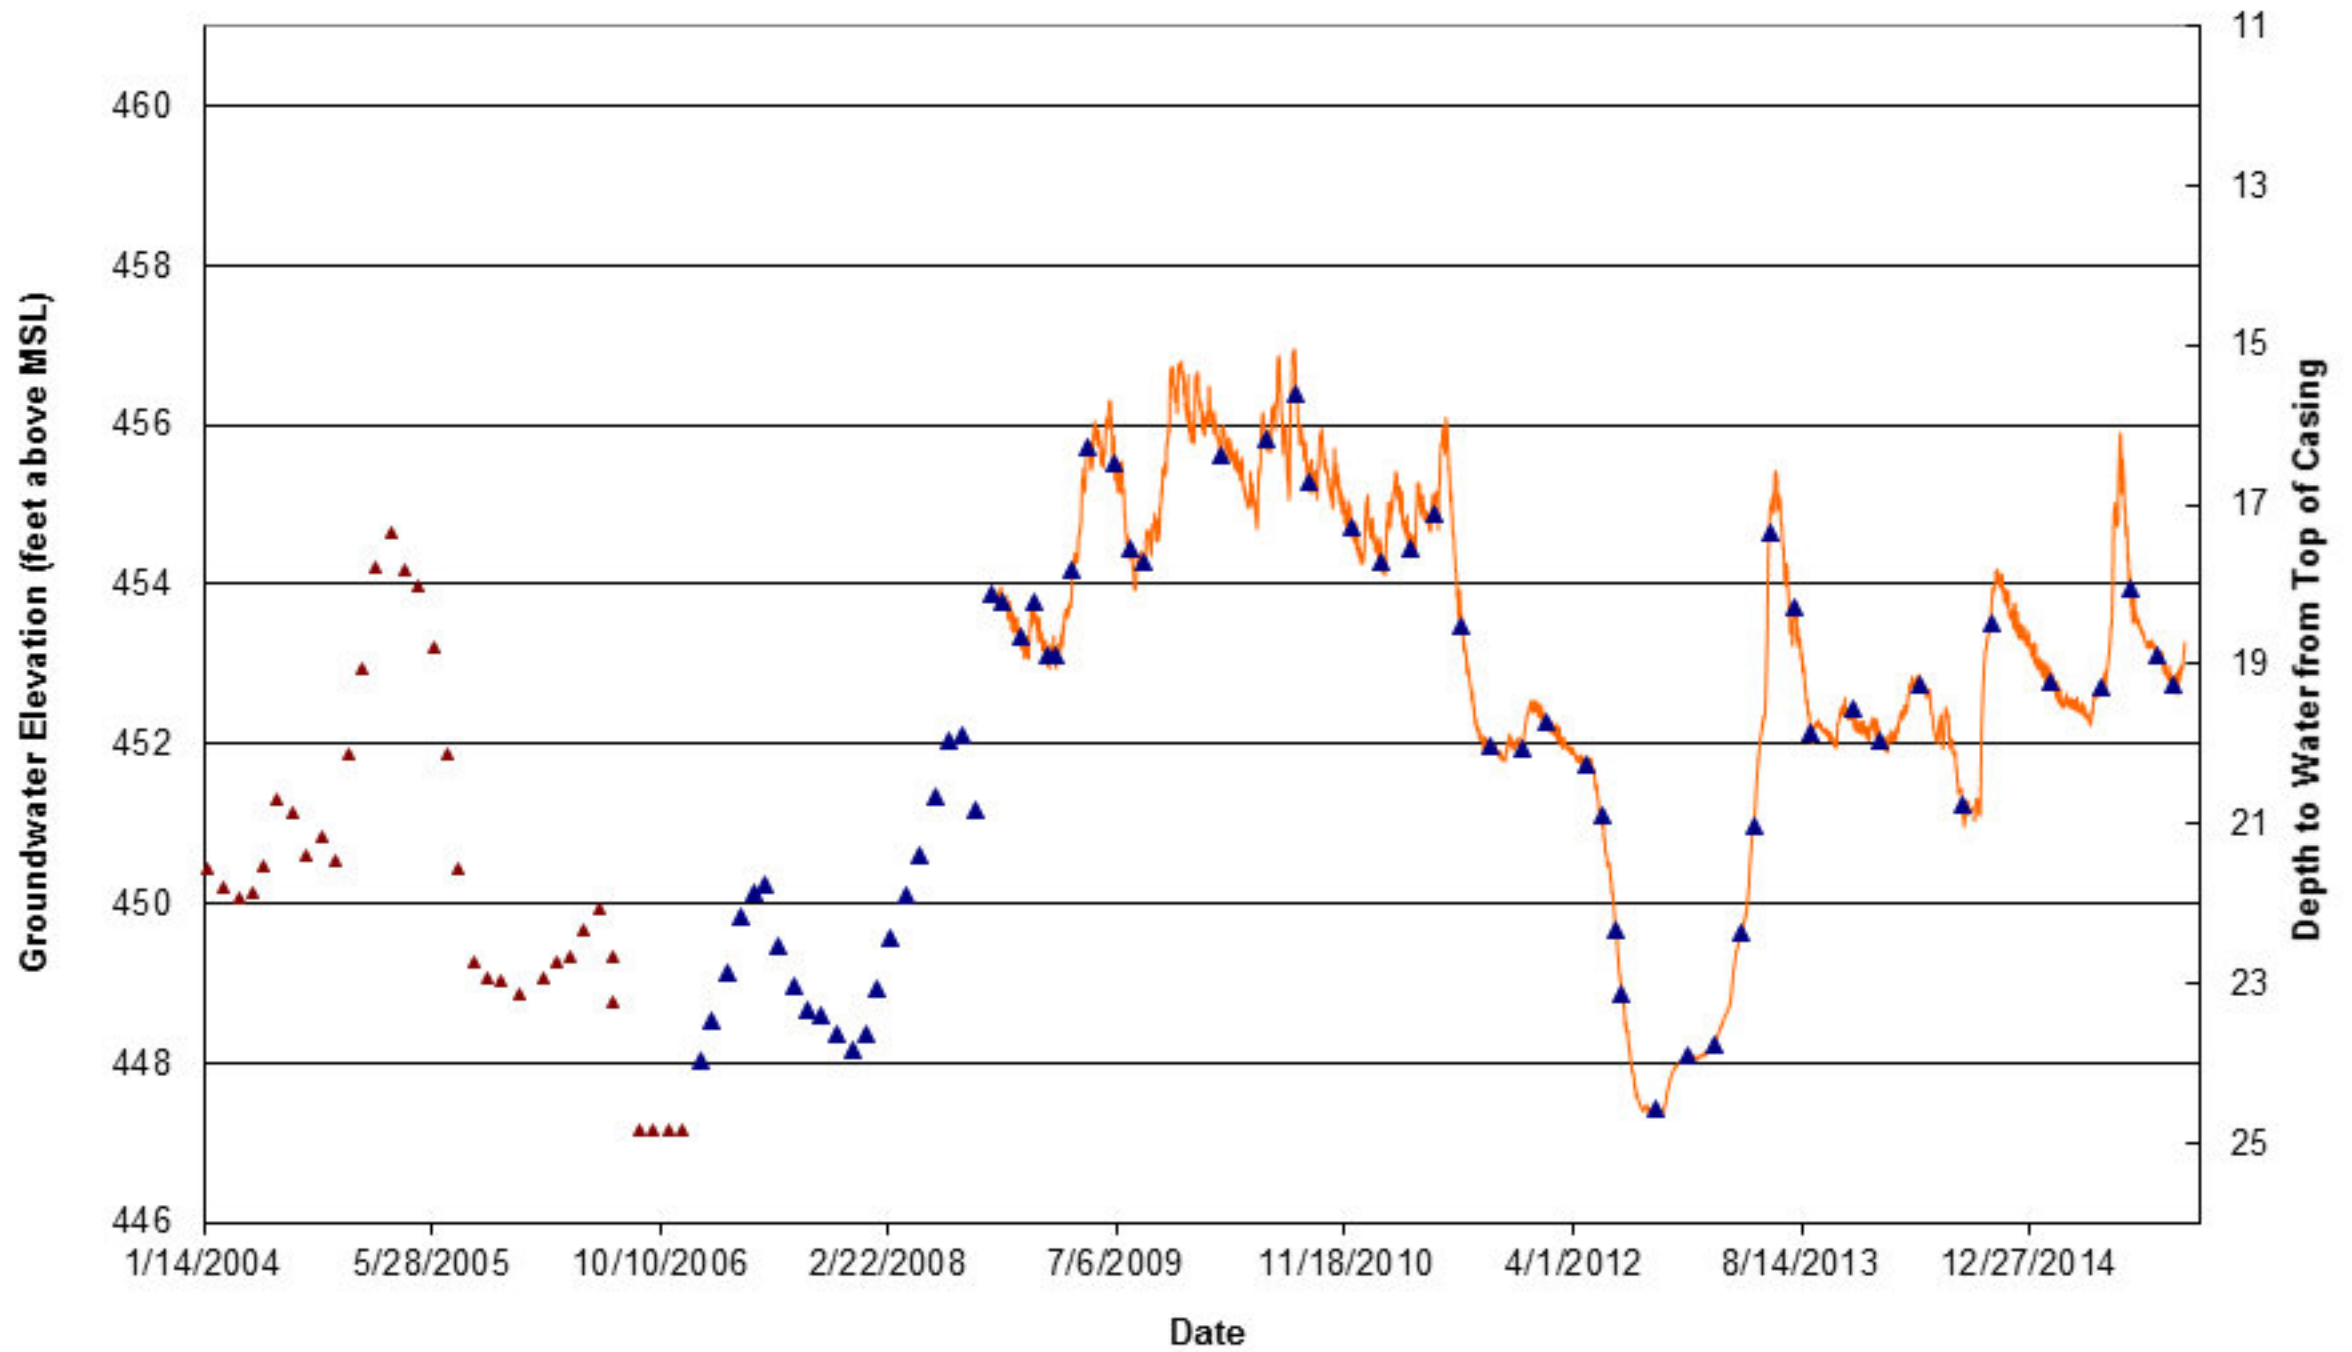

Depth to Water at Easton (MTOW-02)

Depth to Water at Green Valley (MTOW-08)

Depth to Water at Hahn Farm (MTOW-12)

Depth to Water at Mason City (MTOW-11)

Depth to Water at 136 Rest Area (MTOW-07)

Depth to Water at San Jose (MTOW-10)

Depth to Water at Sand Ridge (MTOW-04)

Snicarte #2

Depth to Water at Talbott Tree Farm (MTOW-13)