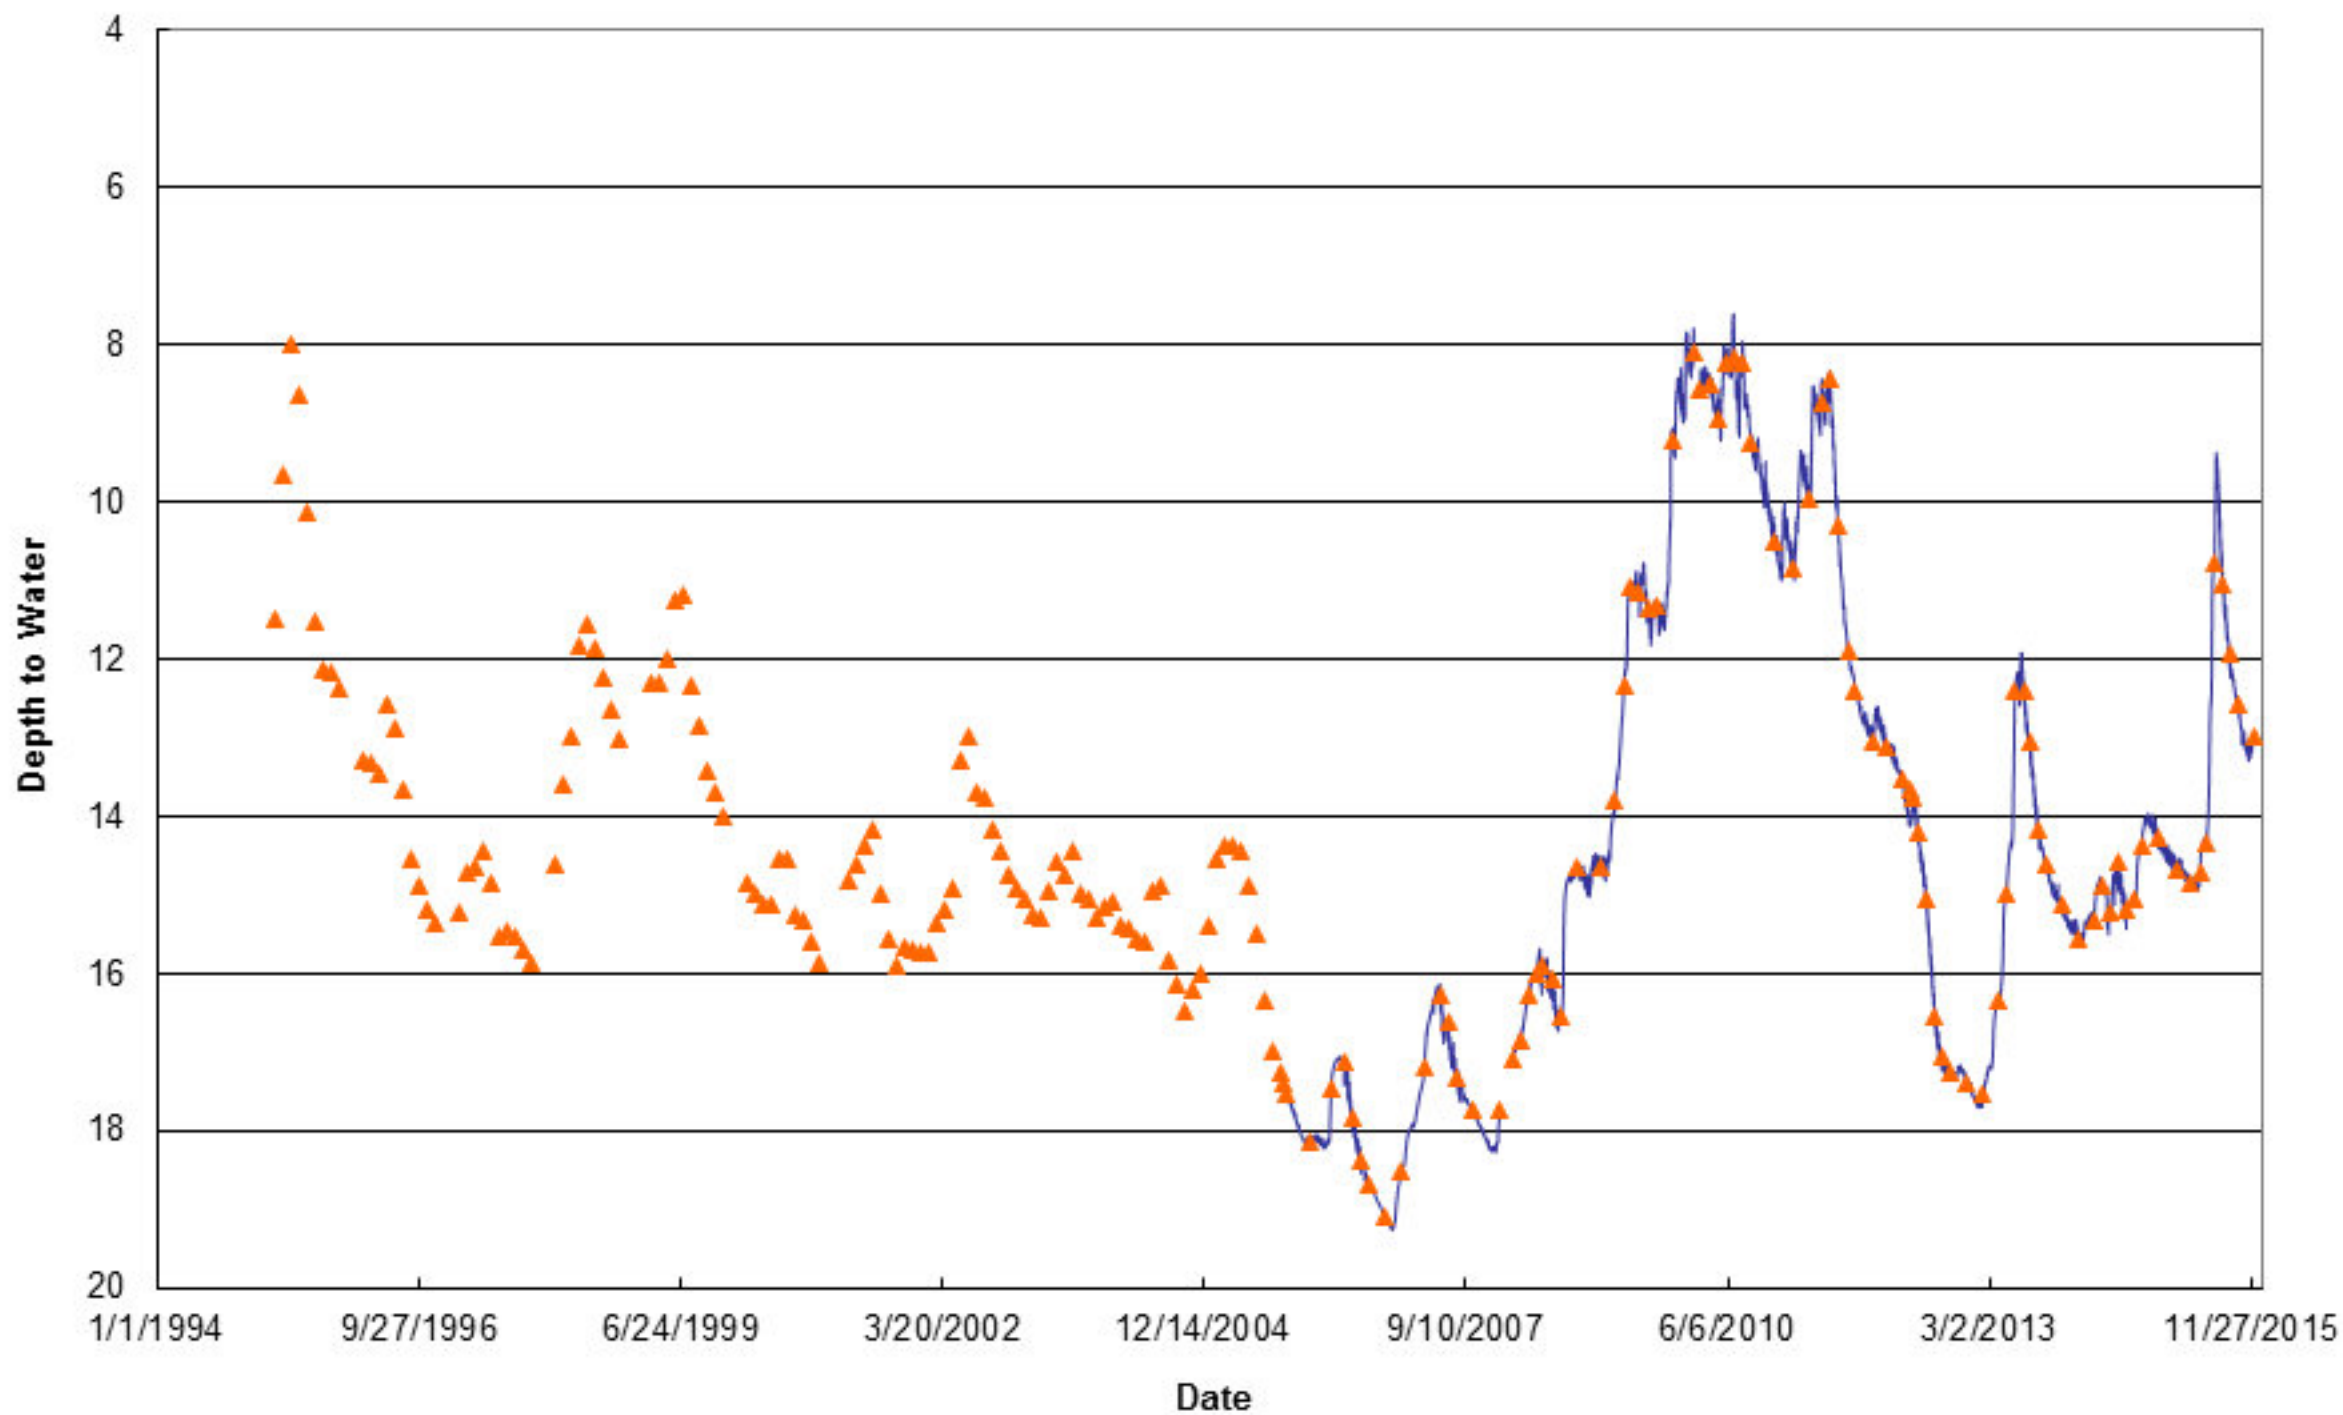

Depth to Water at Easton (MTOW-02)

Depth to Water at Green Valley (MTOW-08)

Depth to Water at Hahn Farm (MTOW-12)

Depth to Water at Mason City (MTOW-11)

Depth to Water at 136 Rest Area (MTOW-07)

Depth to Water at San Jose (MTOW-10)

Depth to Water at Sand Ridge (MTOW-04)

Snicarte #2

Depth to Water at Talbott Tree Farm (MTOW-13)