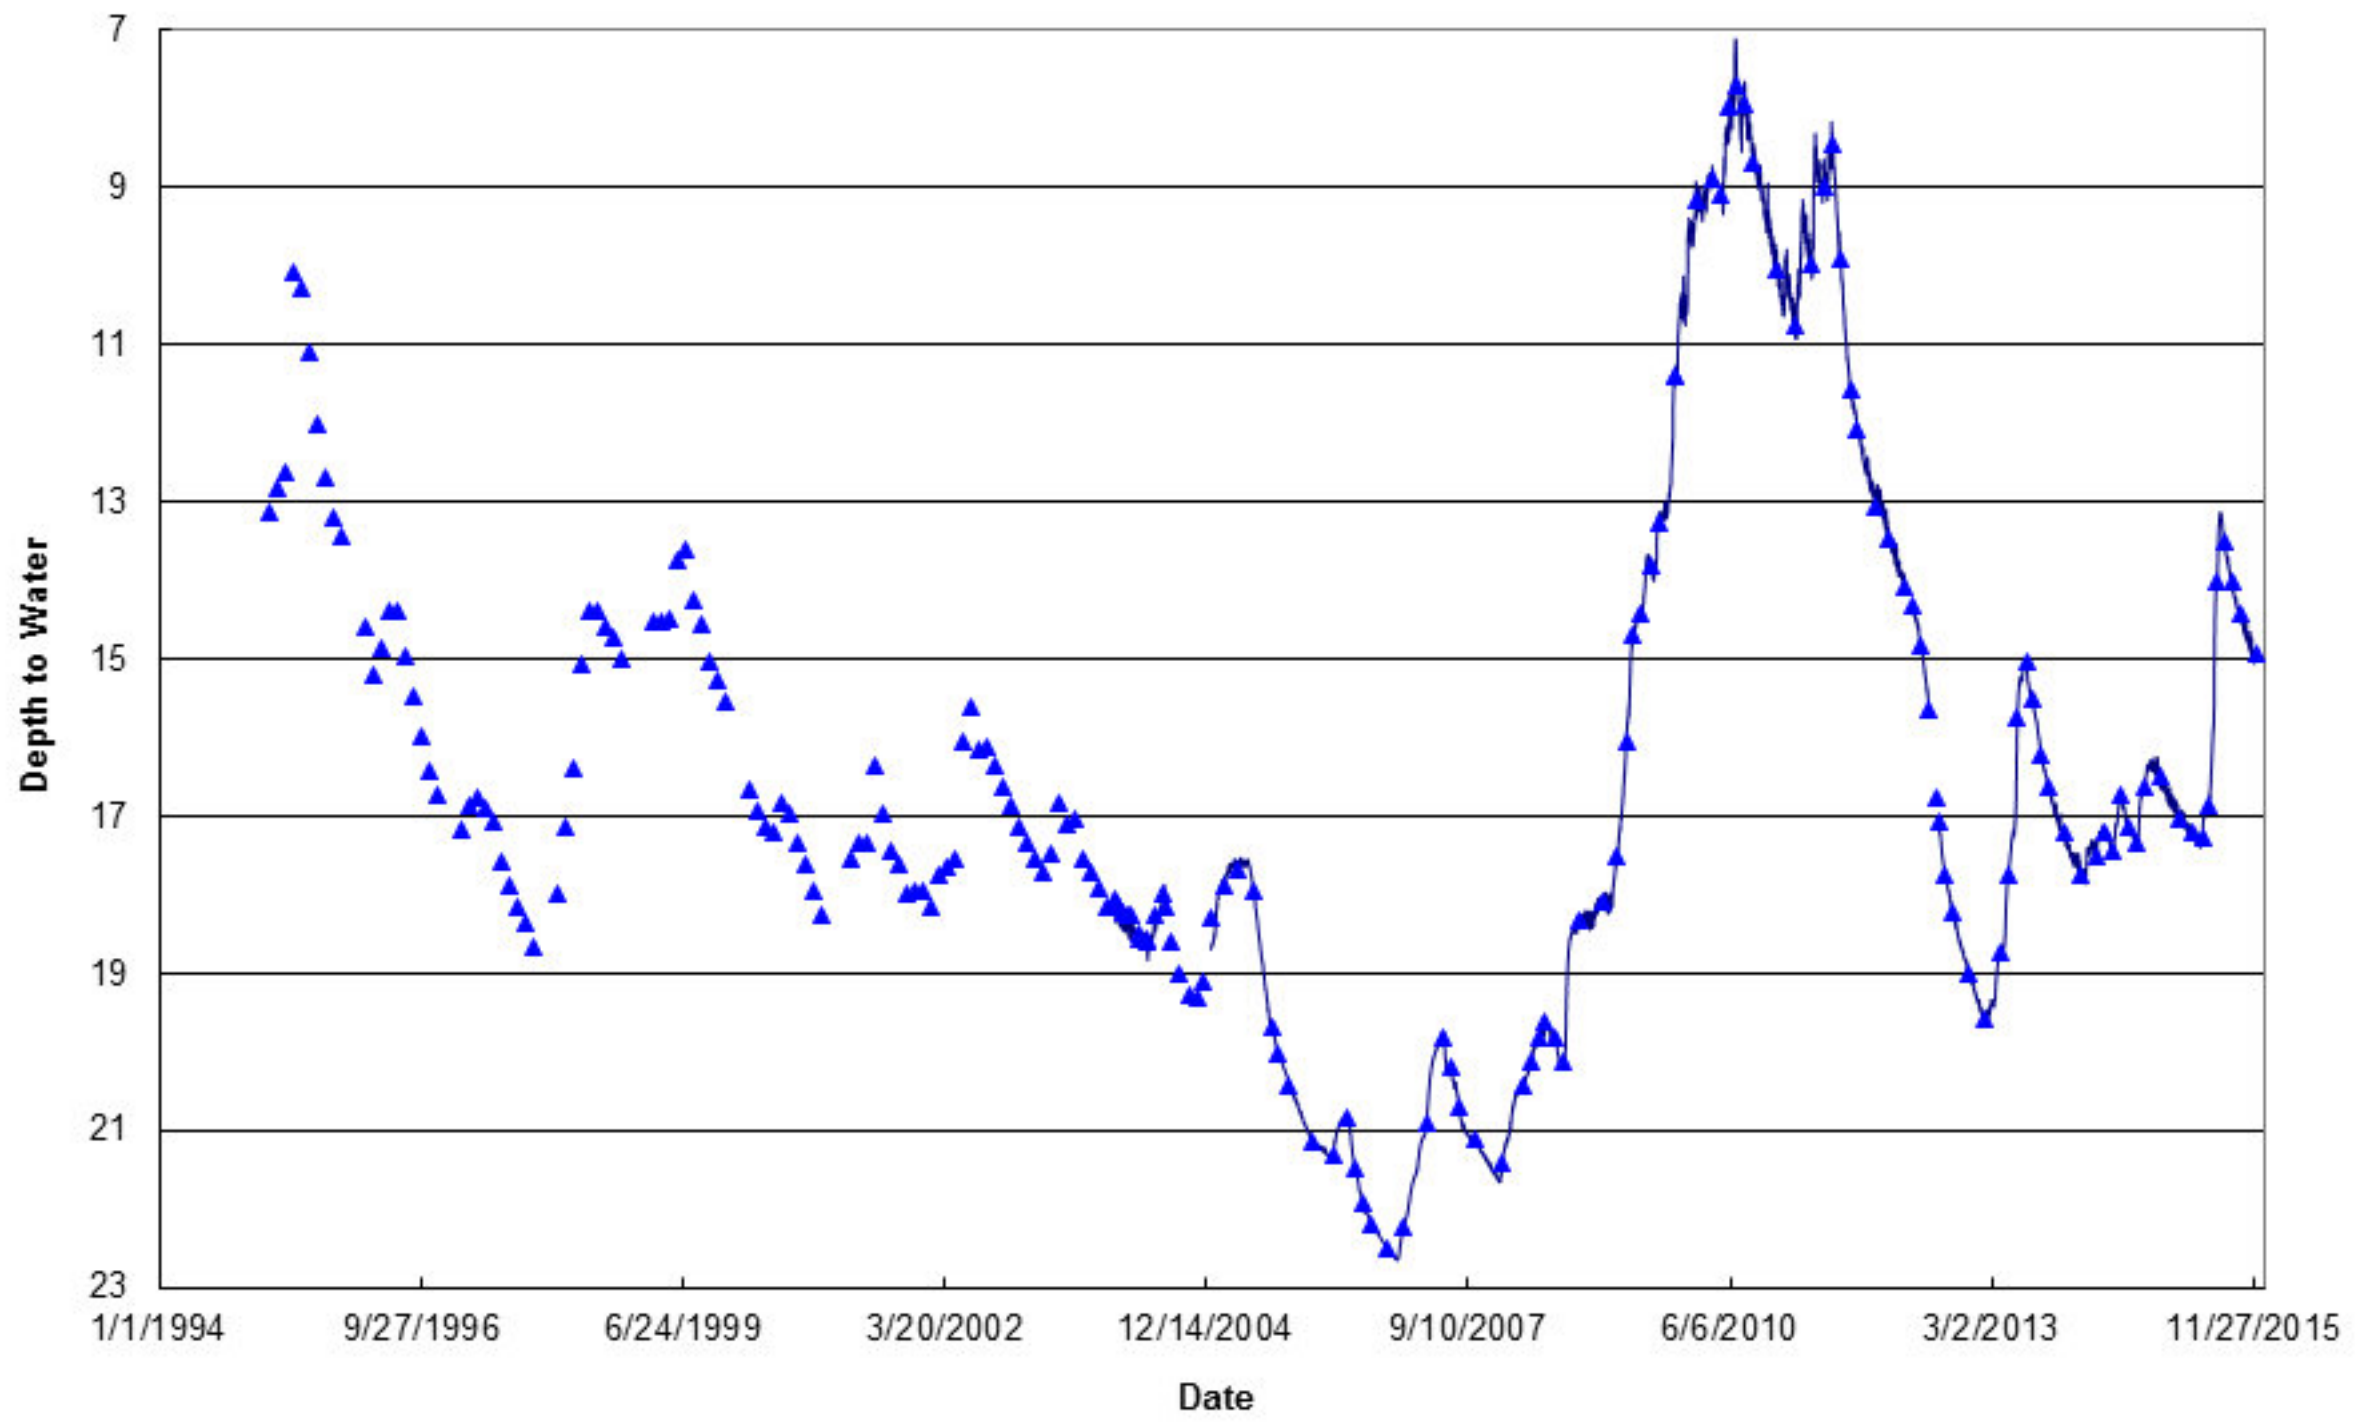

Depth to Water at Easton (MTOW-02)

Depth to Water at Green Valley (MTOW-08)

Depth to Water at Hahn Farm (MTOW-12)

Depth to Water at Mason City (MTOW-11)

Depth to Water at 136 Rest Area (MTOW-07)

Depth to Water at San Jose (MTOW-10)

Depth to Water at Sand Ridge (MTOW-04)

Snicarte #2

Depth to Water at Talbott Tree Farm (MTOW-13)