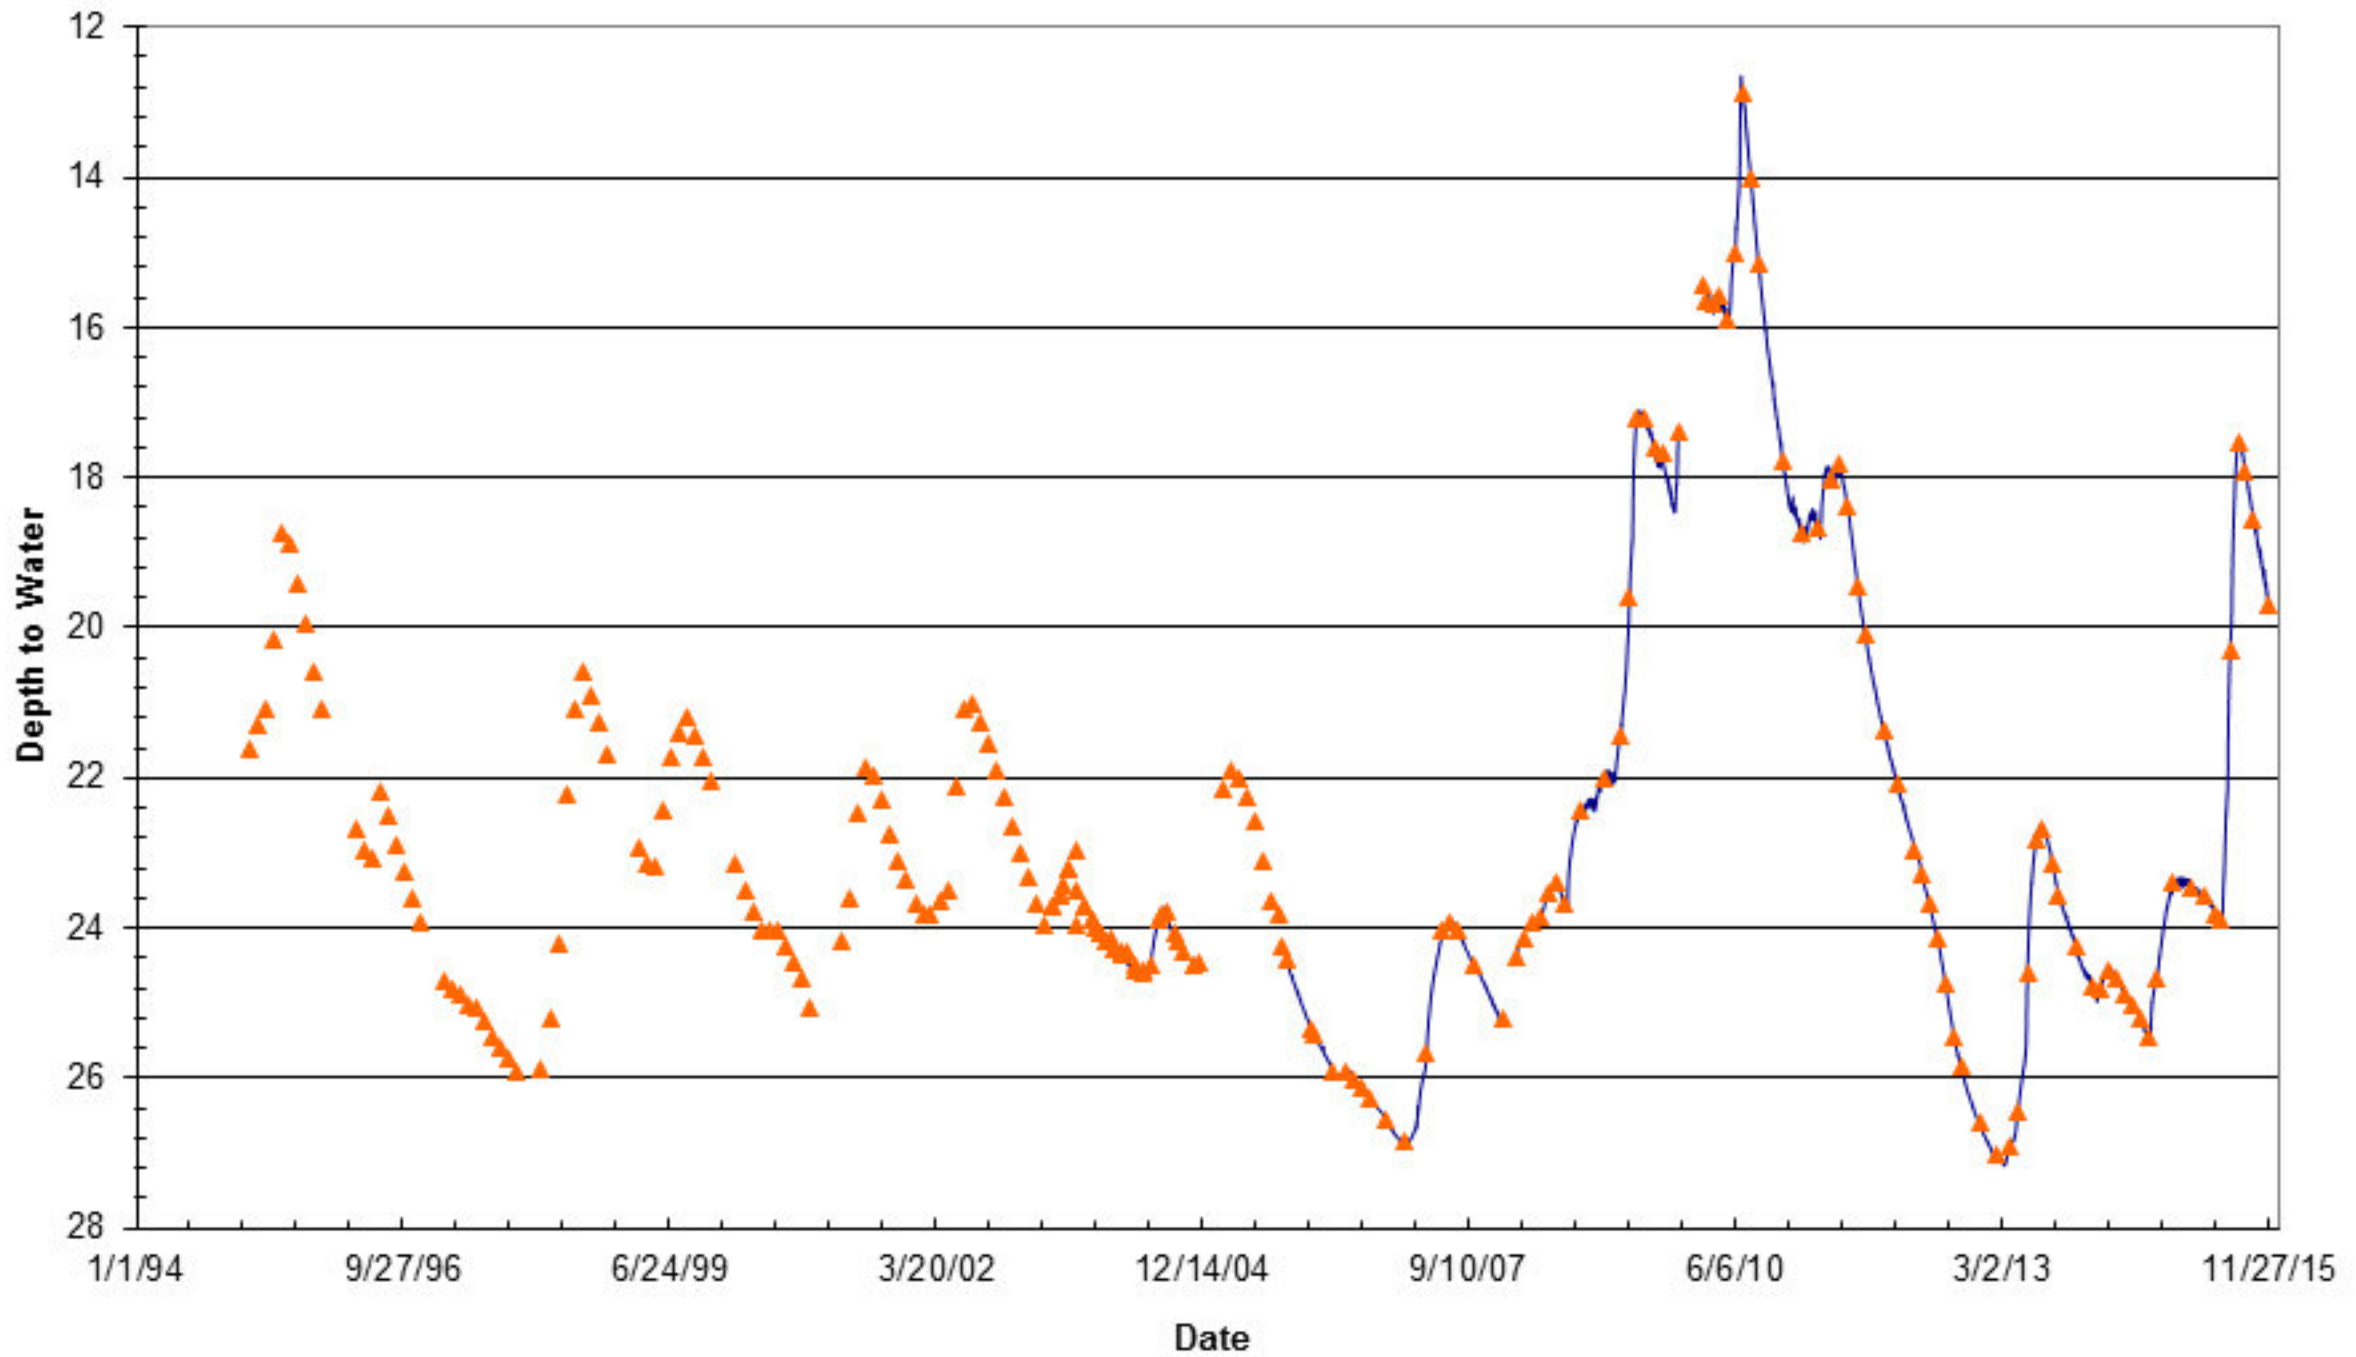

Depth to Water at Easton (MTOW-02)

Depth to Water at Green Valley (MTOW-08)

Depth to Water at Hahn Farm (MTOW-12)

Depth to Water at Mason City (MTOW-11)

Depth to Water at 136 Rest Area (MTOW-07)

Depth to Water at San Jose (MTOW-10)

Depth to Water at Sand Ridge (MTOW-04)

Snicarte #2

Depth to Water at Talbott Tree Farm (MTOW-13)