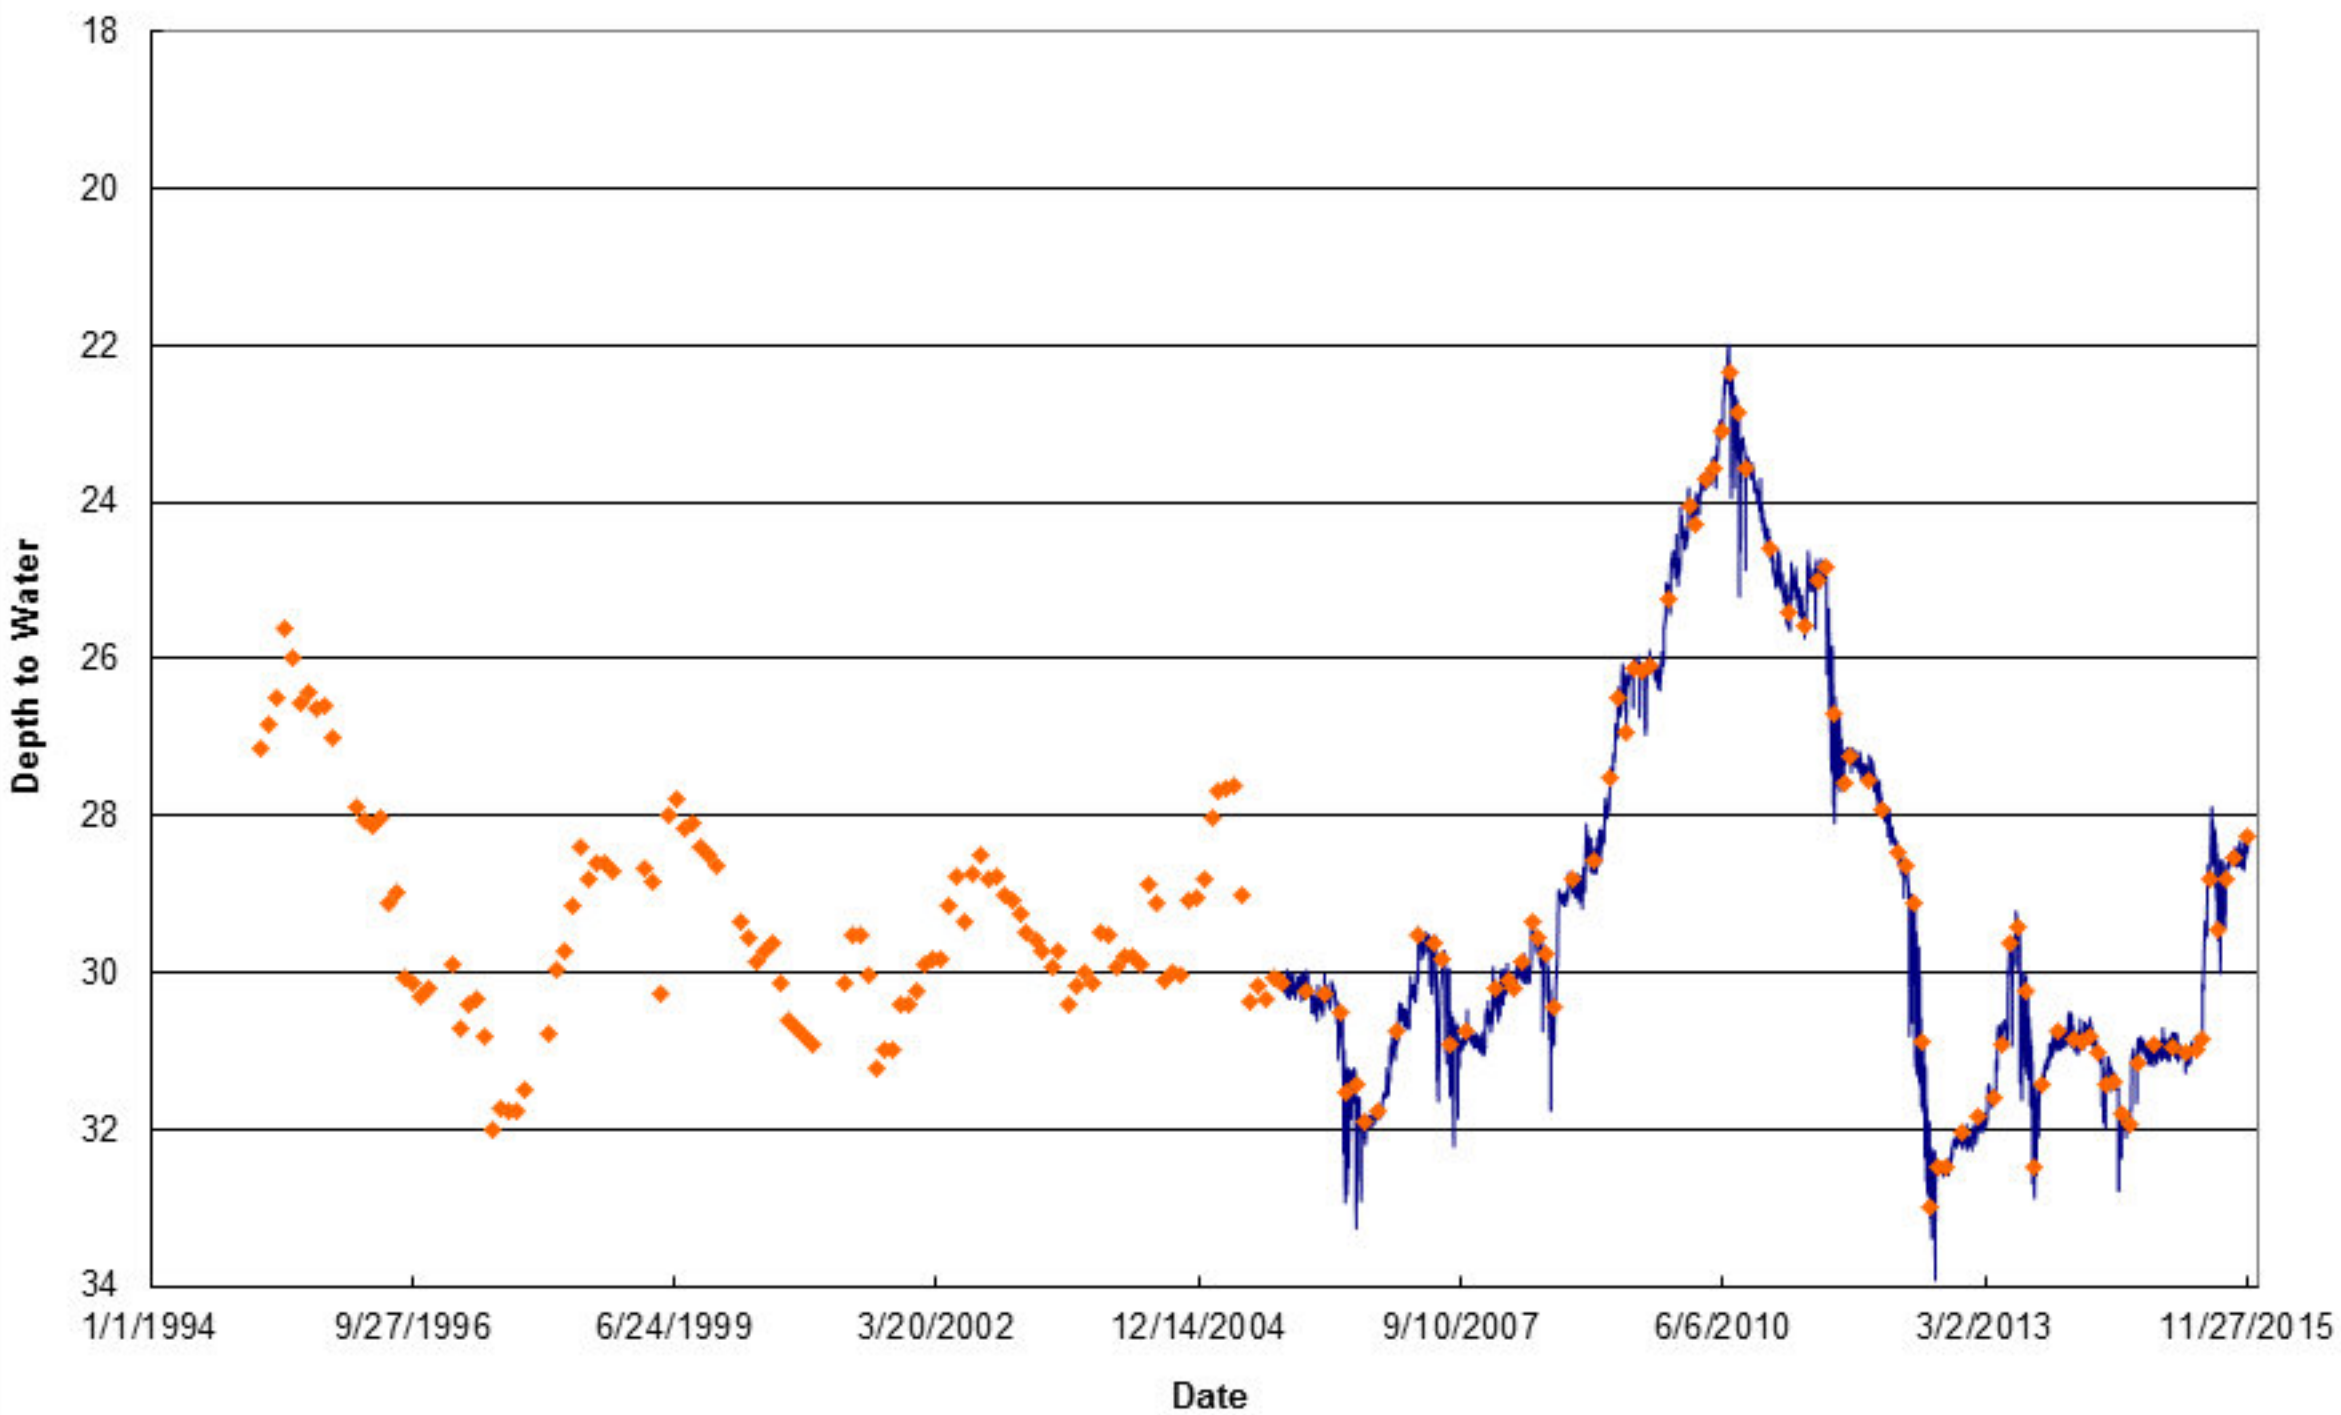

Depth to Water at Easton (MTOW-02)

Depth to Water at Green Valley (MTOW-08)

Depth to Water at Hahn Farm (MTOW-12)

Depth to Water at Mason City (MTOW-11)

Depth to Water at 136 Rest Area (MTOW-07)

Depth to Water at San Jose (MTOW-10)

Depth to Water at Sand Ridge (MTOW-04)

Snicarte #2

Depth to Water at Talbott Tree Farm (MTOW-13)