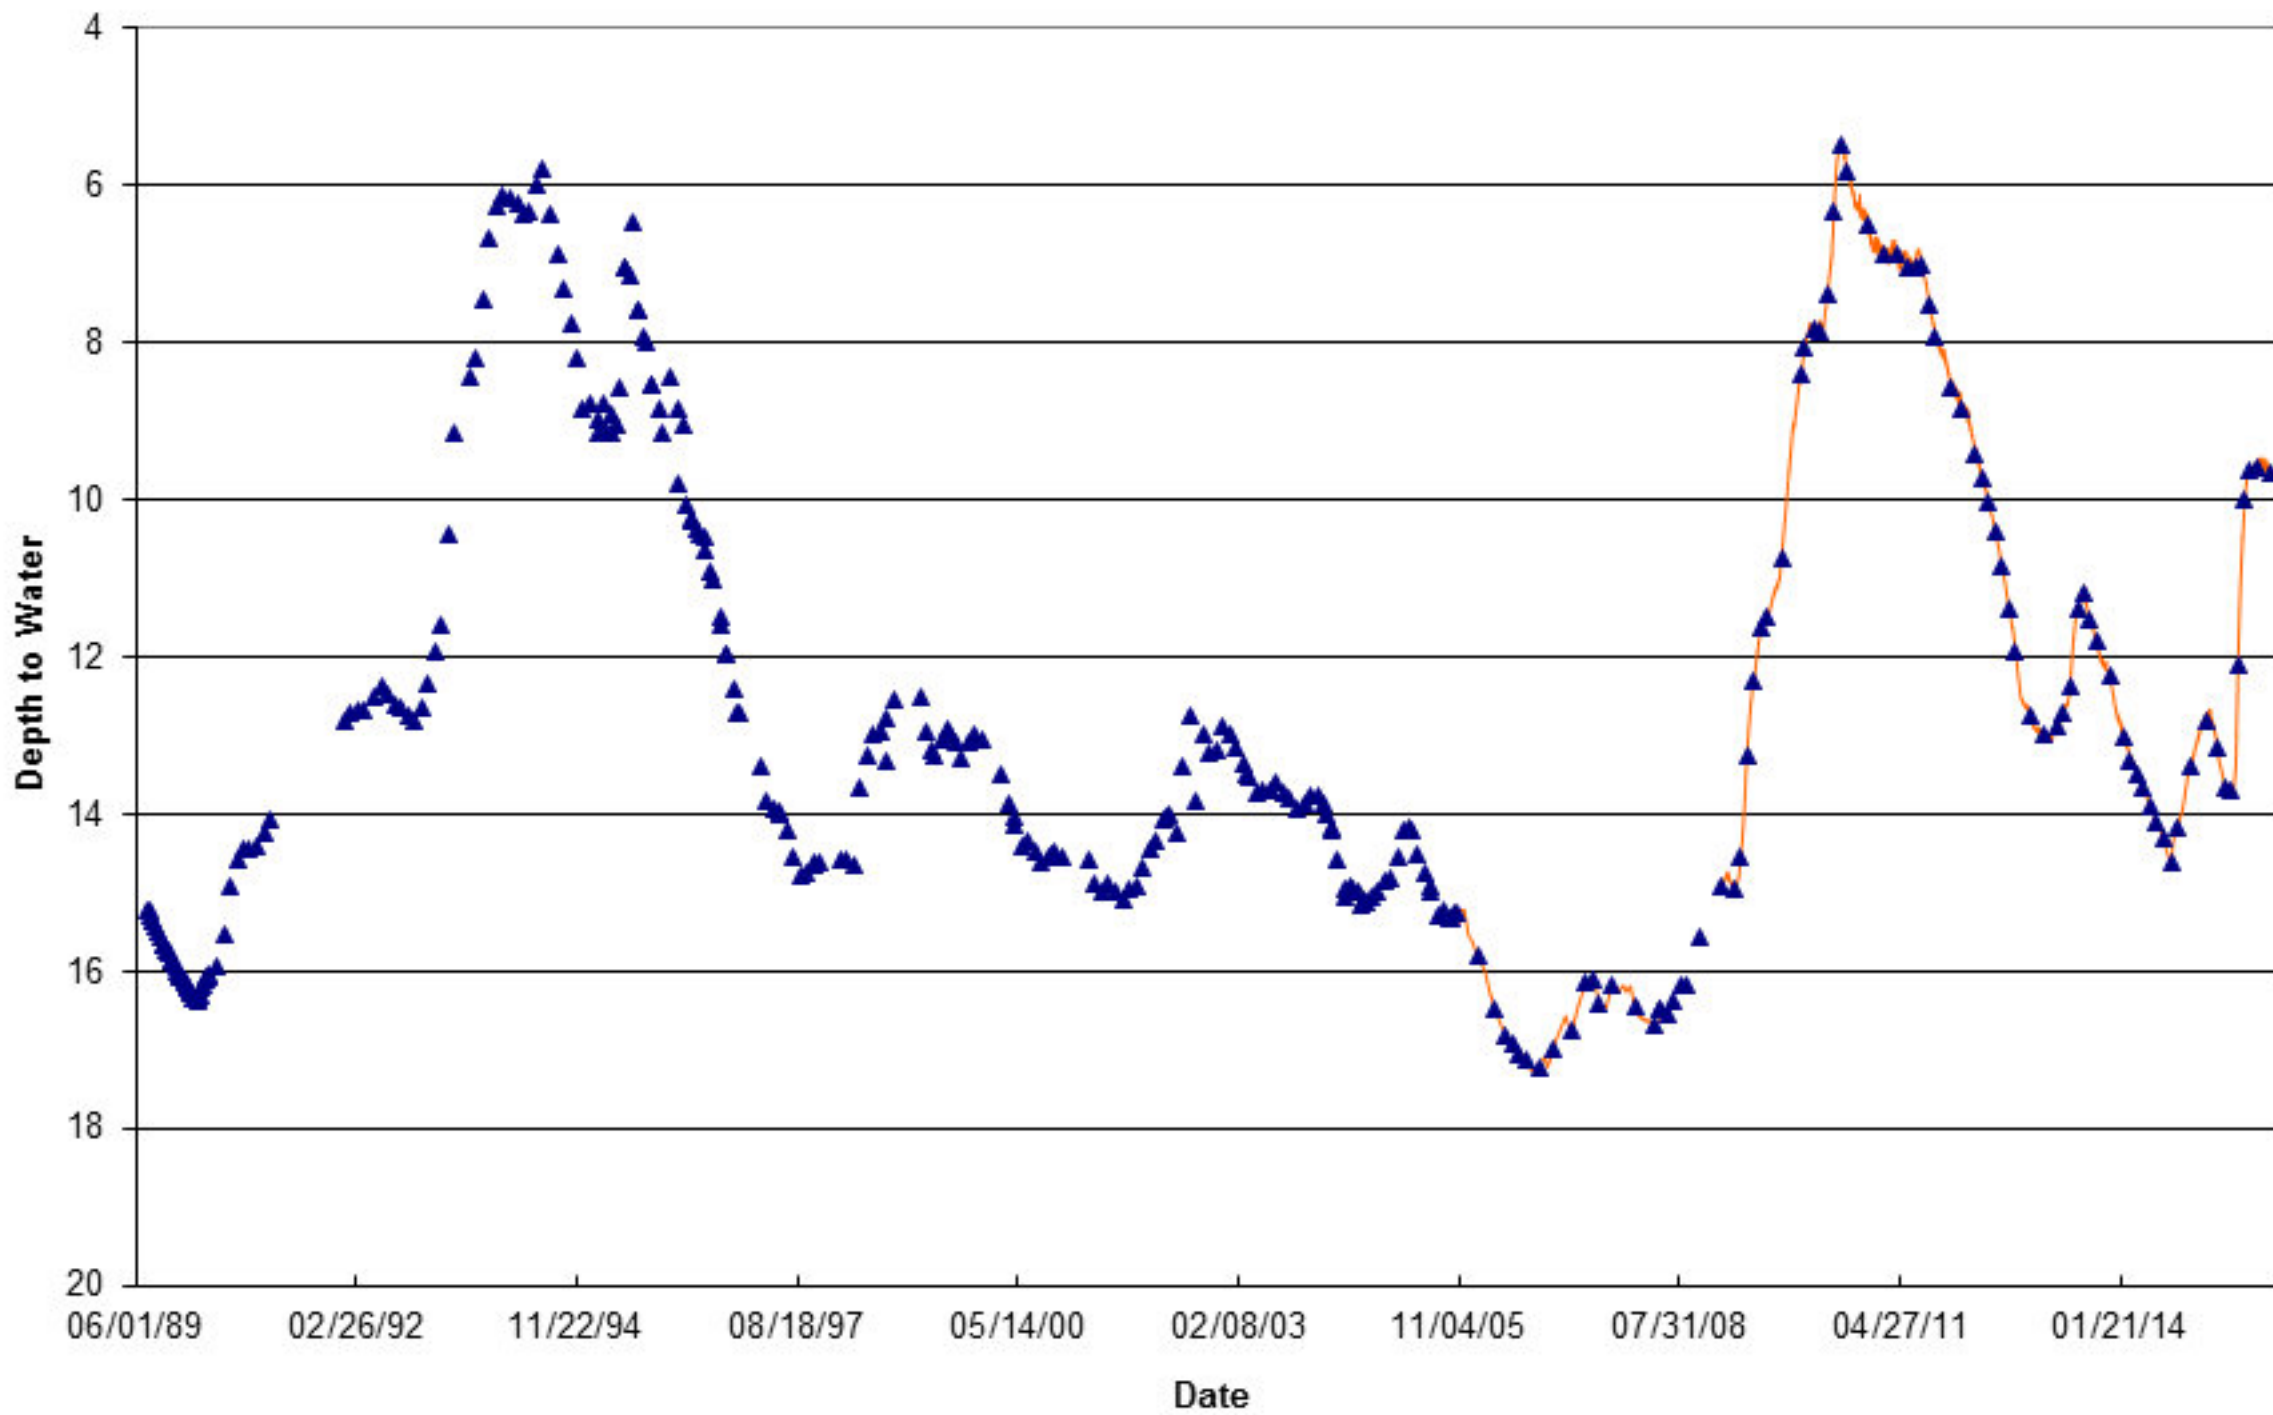

Depth to Water at Easton (MTOW-02)

Depth to Water at Green Valley (MTOW-08)

Depth to Water at Hahn Farm (MTOW-12)

Depth to Water at Mason City (MTOW-11)

Depth to Water at 136 Rest Area (MTOW-07)

Depth to Water at San Jose (MTOW-10)

Depth to Water at Sand Ridge (MTOW-04)

Snicarte #2

Depth to Water at Talbott Tree Farm (MTOW-13)