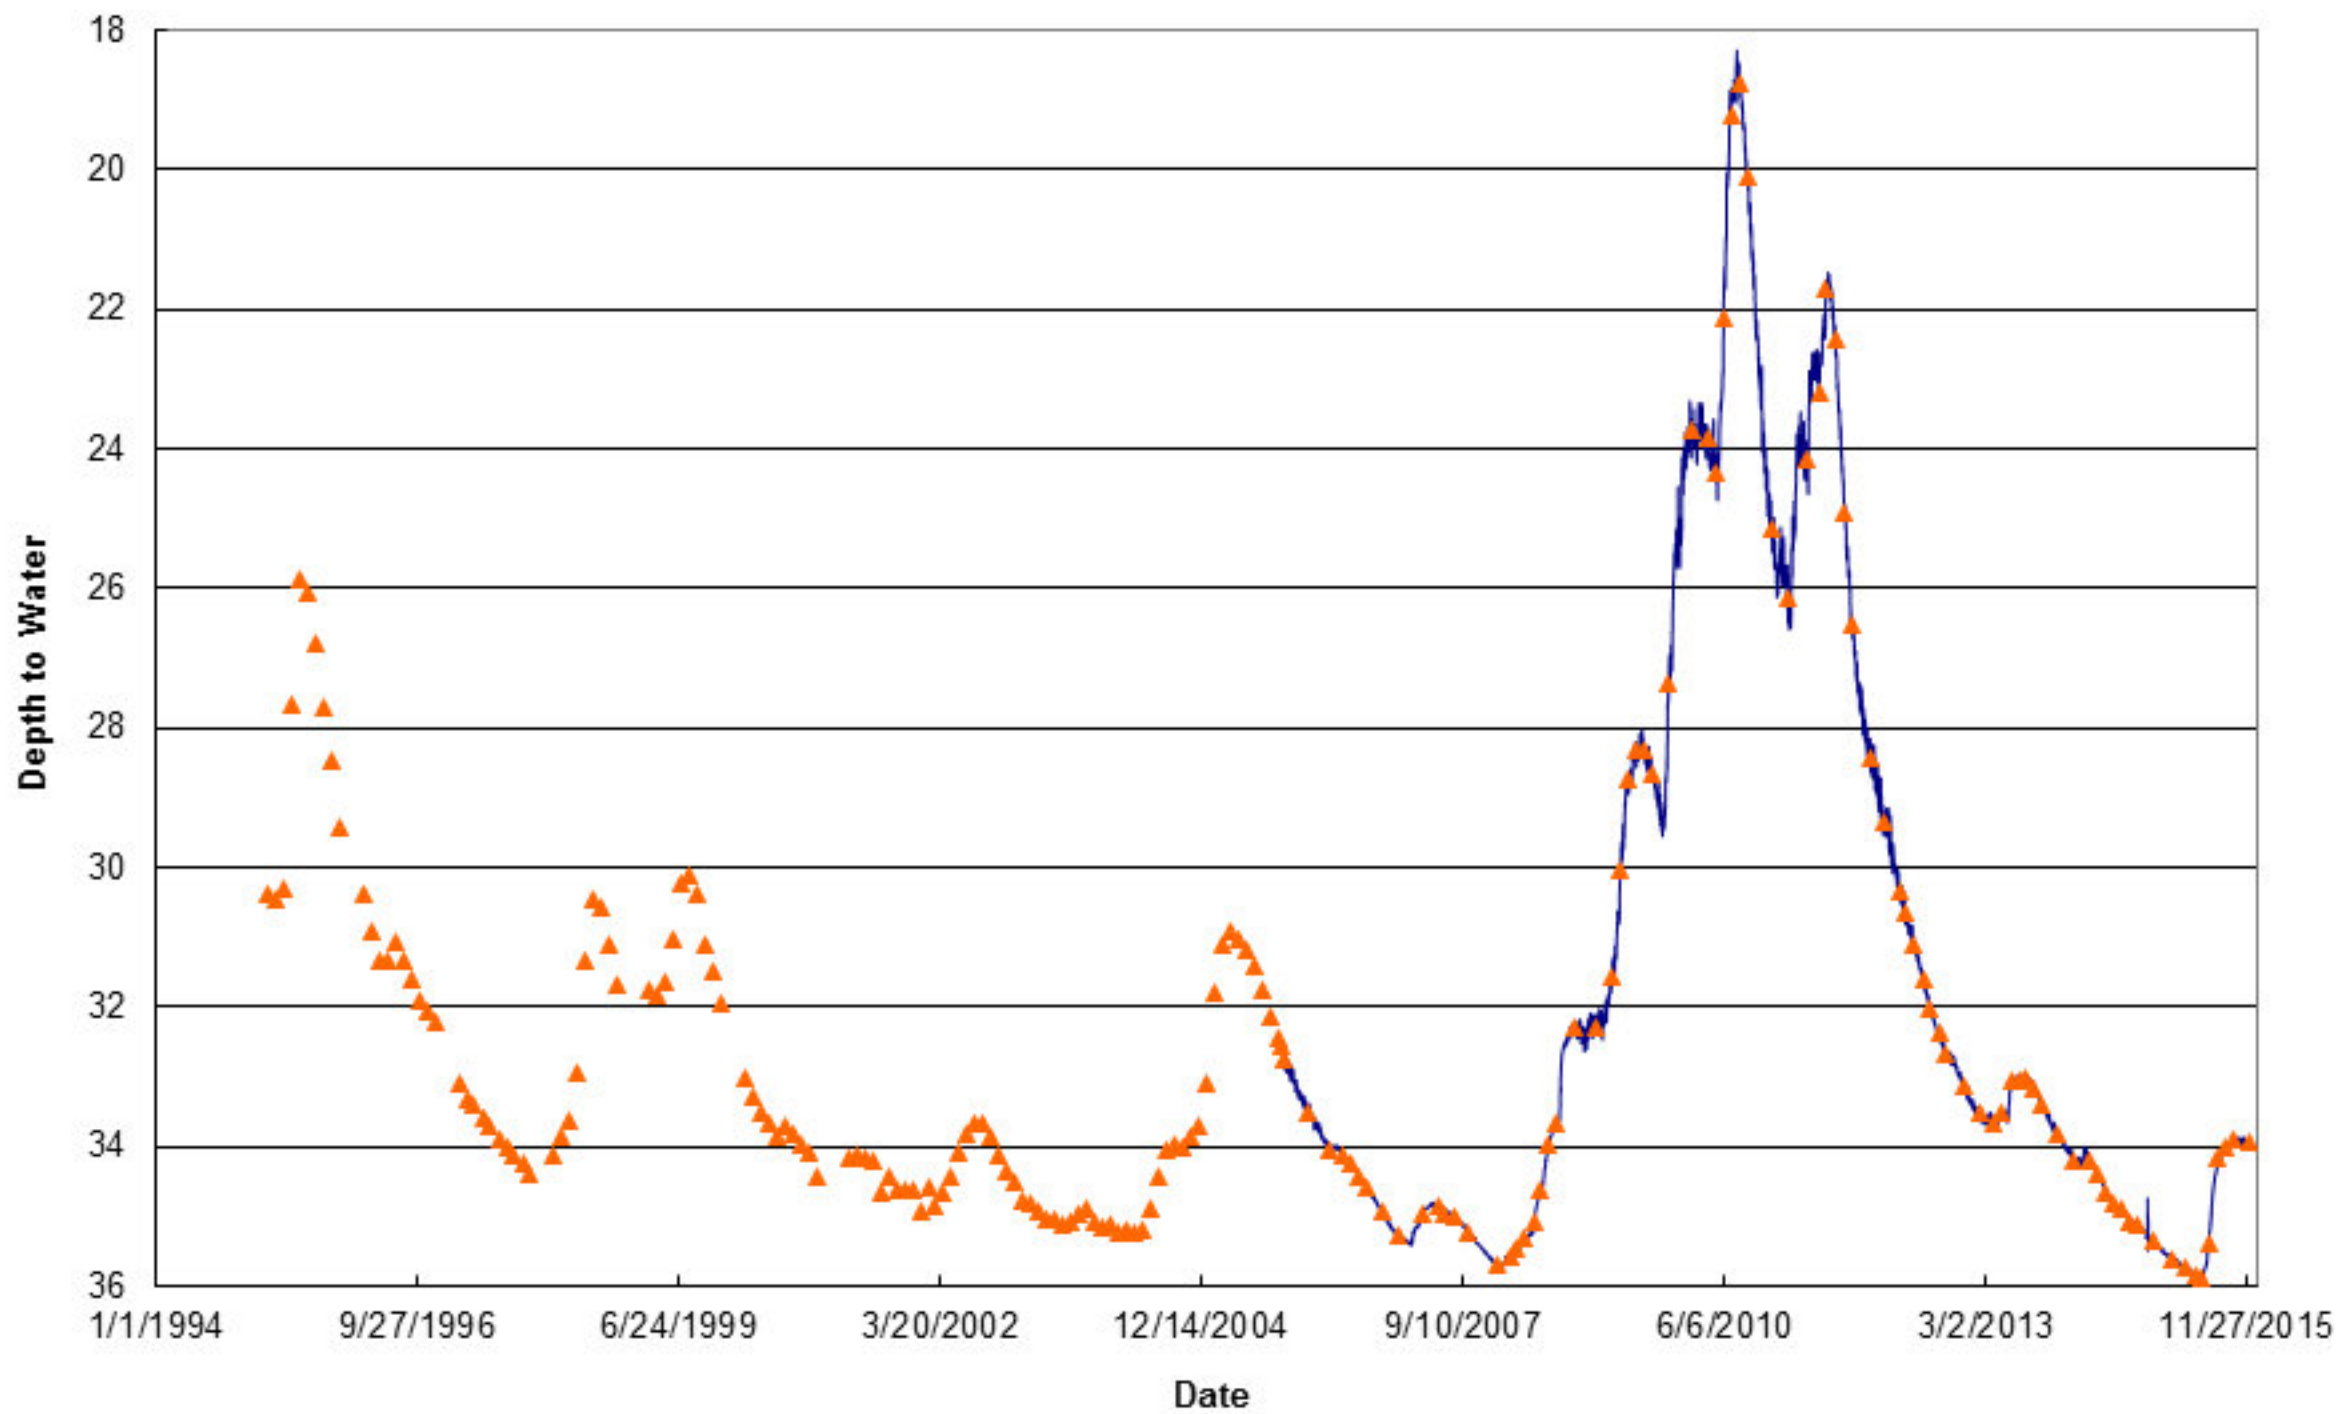

Depth to Water at Easton (MTOW-02)

Depth to Water at Green Valley (MTOW-08)

Depth to Water at Hahn Farm (MTOW-12)

Depth to Water at Mason City (MTOW-11)

Depth to Water at 136 Rest Area (MTOW-07)

Depth to Water at San Jose (MTOW-10)

Depth to Water at Sand Ridge (MTOW-04)

Snicarte #2

Depth to Water at Talbott Tree Farm (MTOW-13)