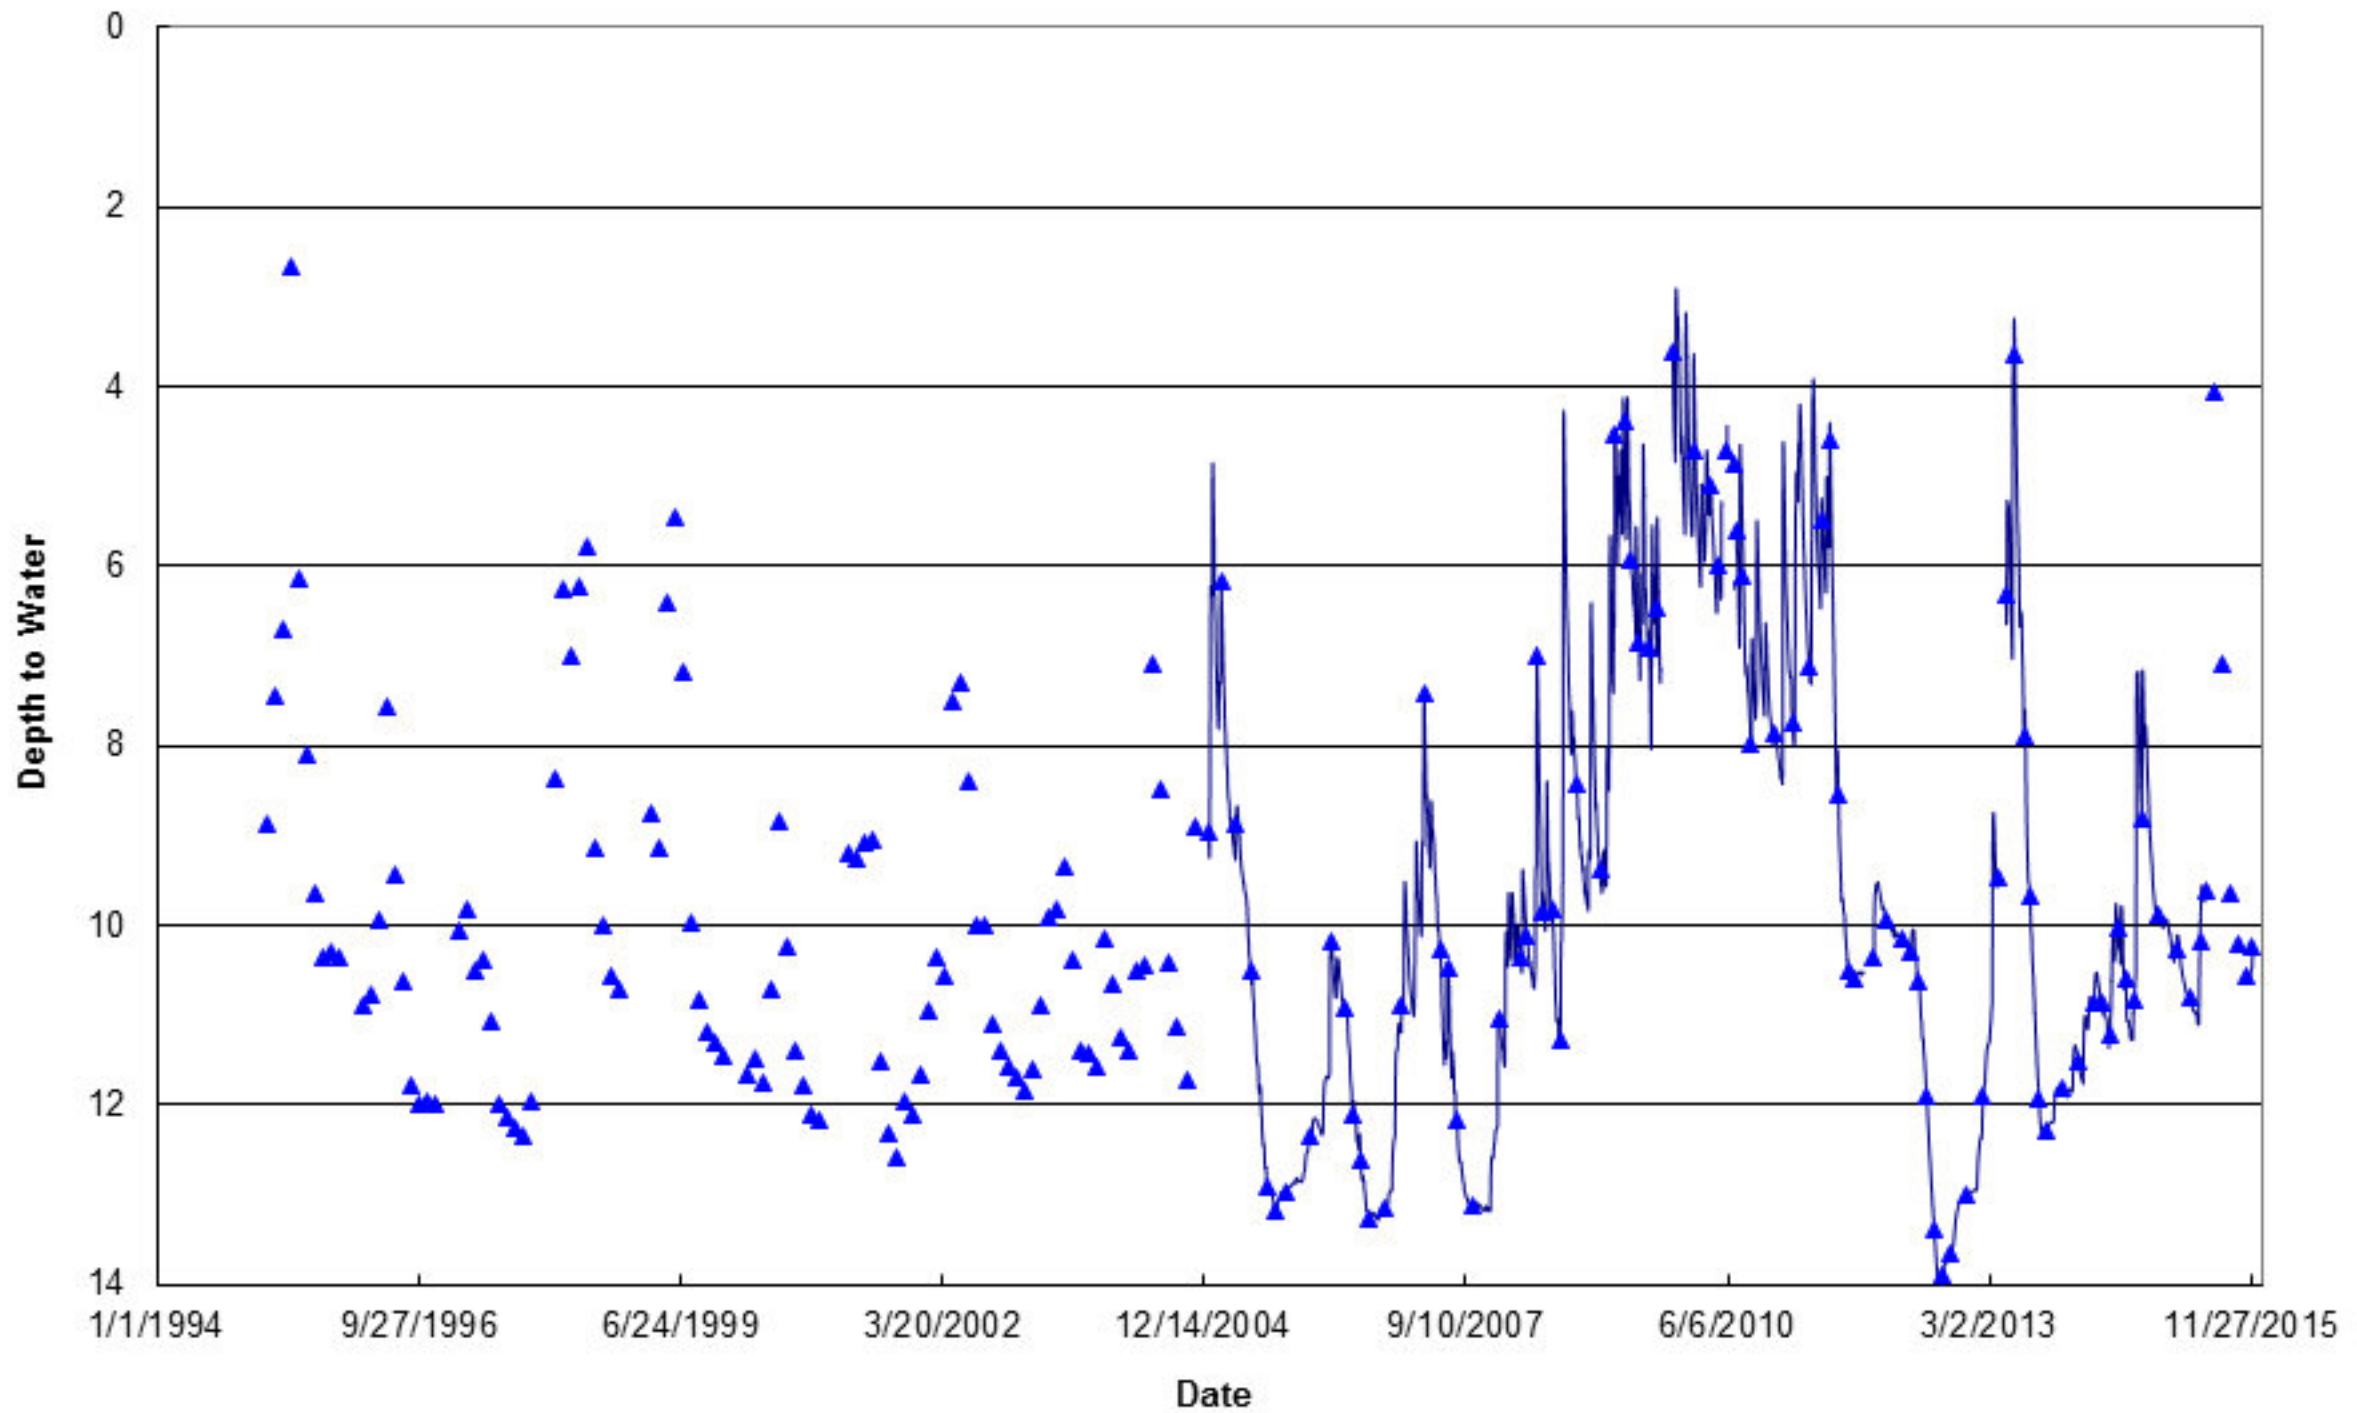

Depth to Water at Easton (MTOW-02)

Depth to Water at Green Valley (MTOW-08)

Depth to Water at Hahn Farm (MTOW-12)

Depth to Water at Mason City (MTOW-11)

Depth to Water at 136 Rest Area (MTOW-07)

Depth to Water at San Jose (MTOW-10)

Depth to Water at Sand Ridge (MTOW-04)

Snicarte #2

Depth to Water at Talbott Tree Farm (MTOW-13)